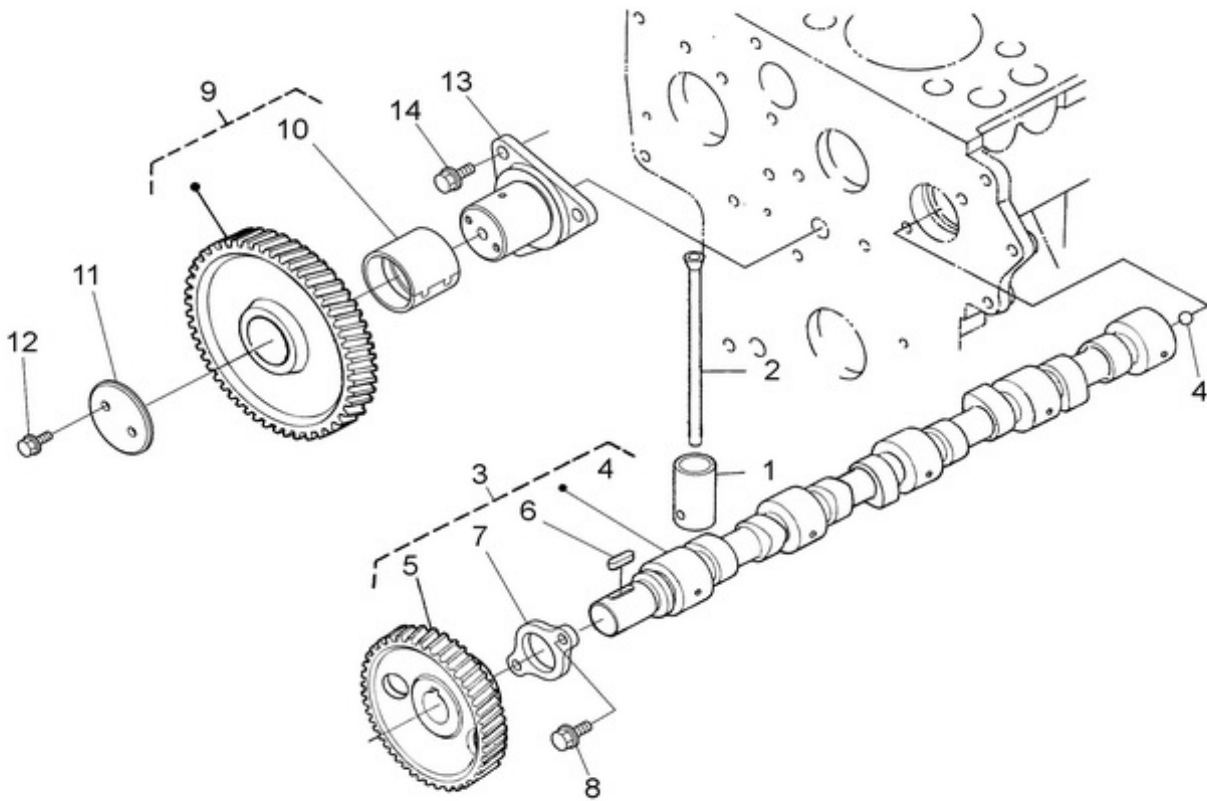

N4.65 STANDARD ENGINE / CAMSHAFT

Part number	Item	Désignation article	Quantity
970307317	1	TAPPET	8
970302897	4	BEARING,BALL	1
970301966	6	KEY,FEATHER	1
970302045	7	STOPPER,CAMSHAFT	1
970310835	8	BOLT,FLANGE	2
970313345	12	BOLT,FLANGE	2
970310835	14	BOLT,FLANGE	3