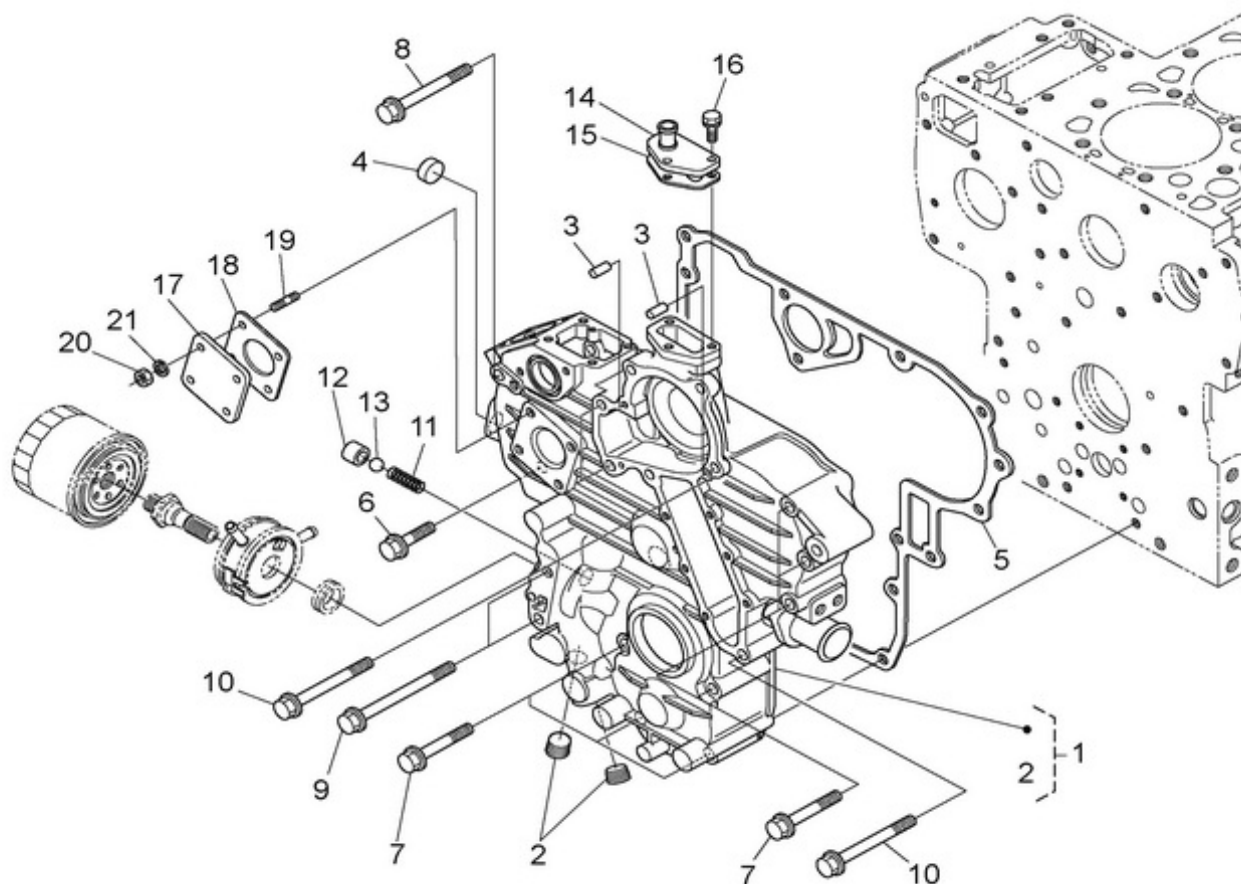

N4.65 STANDARD ENGINE / TIMING GEAR CASE

Part number	Item	Désignation article	Quantity
970312950	2	PLUG	2
970301908	3	PIN,CYLINDRICAL	2
970314796	4	CAP,SEALING	1
970315724	5	GASKET,GEAR CASE	1
970313569	6	BOLT,FLANGE	1
970315058	7	BOLT, FLANGE	7
970313549	8	BOLT,FLANGE	1
970315059	9	BOLT, FLANGE	2
970315060	10	BOLT, FLANGE	4
970302074	11	SPRING	1
970302075	12	SEAT,VALVE	1
970302076	13	BEARING,BALL	1
970301931	14	FLANGE,WATER RETURN	1
970301932	15	GASKET,FLANGE W/RETURN	1
970491536	16	BOLT,M 6X 20	3
970490222	17	COVER,INJ.TIMING	1
970312956	18	GASKET,HOUR METER	1
970490224	19	STUD	4
970151133	20	NUT,M 6	4
970310417	21	WASHER,SPRING	4