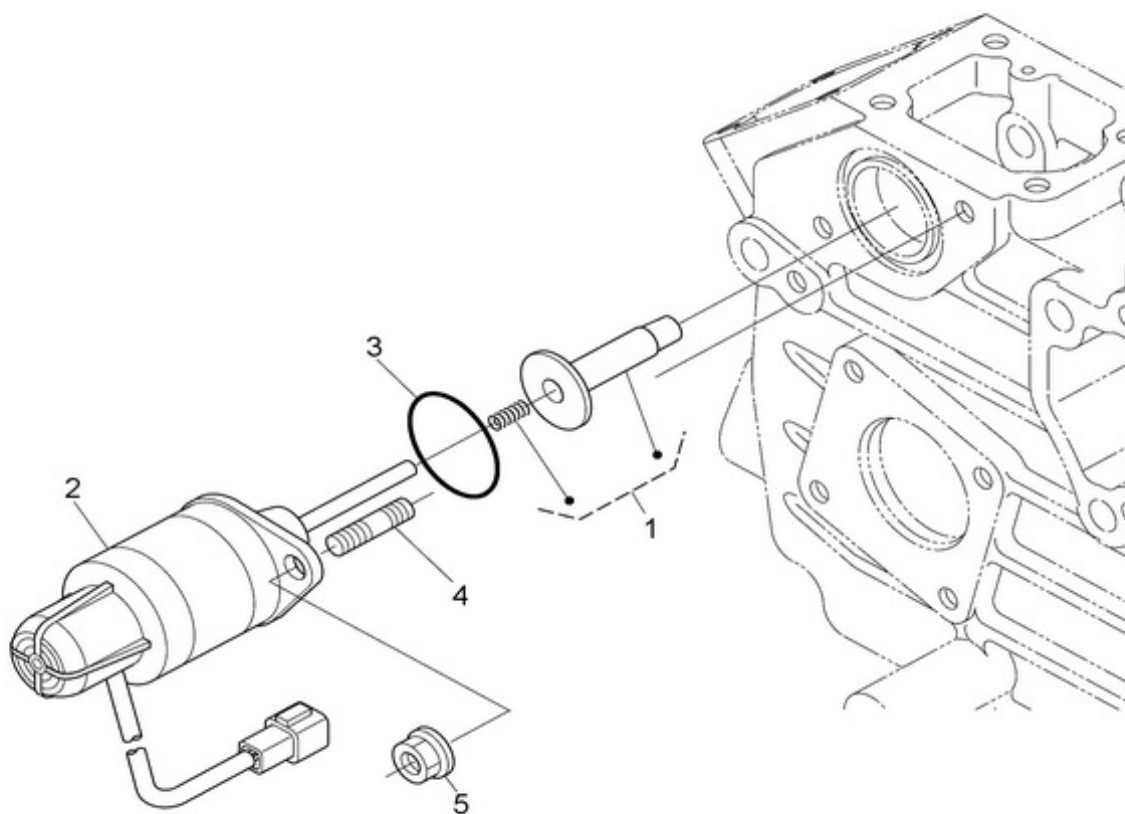

N4.65 STANDARD ENGINE / ELECTRICAL STOP

Part number	Item	Désignation article	Quantity
970313106	1	COMP.GUIDE,SOLENOID	1
970314769	2	SOLENOID	1
970313108	3	O RING	1
970490224	4	STUD	2
970313109	5	NUT,FLANGE	2