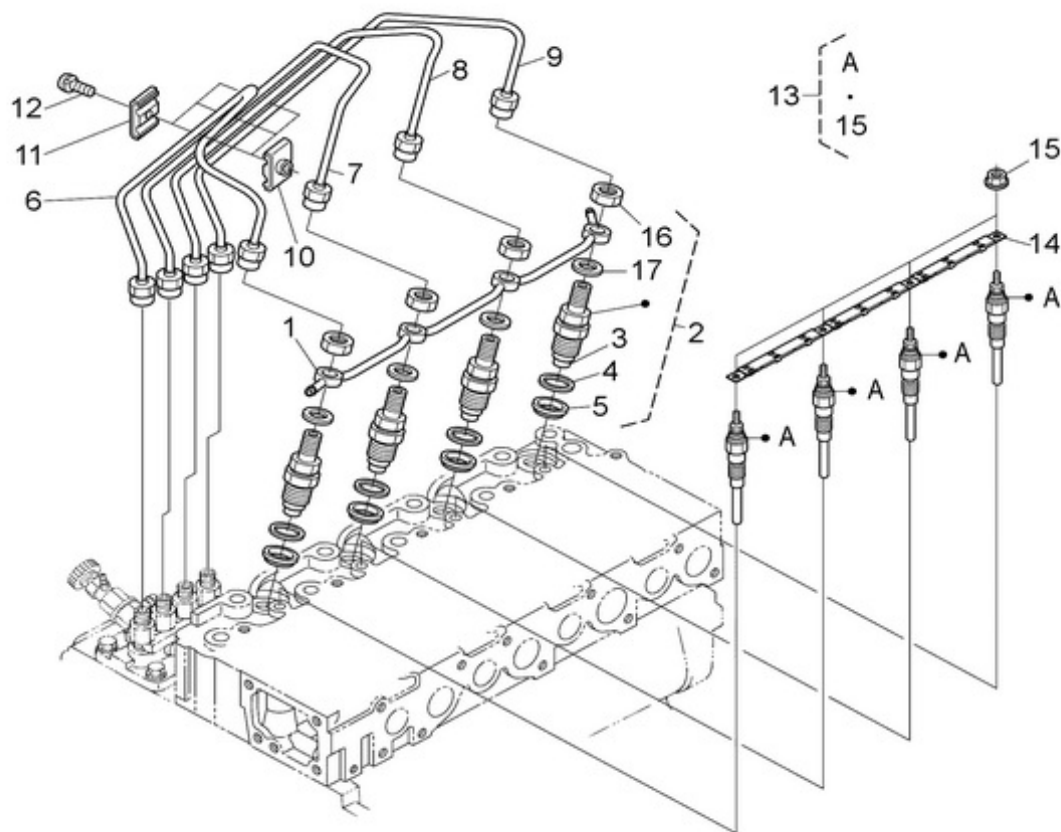

N4.65 STANDARD ENGINE / INJECTION NOZZLES AND PIPES

Part number	Item	Désignation article	Quantity
970310414	1	HOSE	1
970310467	2	KIT,NOZZLE HOLDER	4
970307395	3	PIECE,NOZZLE	4
970142109	4	GHASKET, RING INJECTORS	4
970307388	5	SEAL,HEAT	4
970313056	6	PIPE,INJECTION	1
970313057	7	PIPE,INJECTION	1
970313058	8	PIPE,INJECTION	1
970313059	9	PIPE,INJECTION	1
970142114	10	CLAMP,FUEL LINES 1+2	3
970142115	11	CLAMP,FUEL-LINES 1+2	3
970492118	12	SCREW,M 5X 20 ROUND HEAD	3
970307393	13	GLOW PLUG	4
970307394	14	CORD,GLOW PLUG	1
970307593	15	NUT,FLANGE	4
970315963	16	ASSY HOLDER,NOZZLE	4
970302826	17	WASHER,NOZZLE INJ.	4