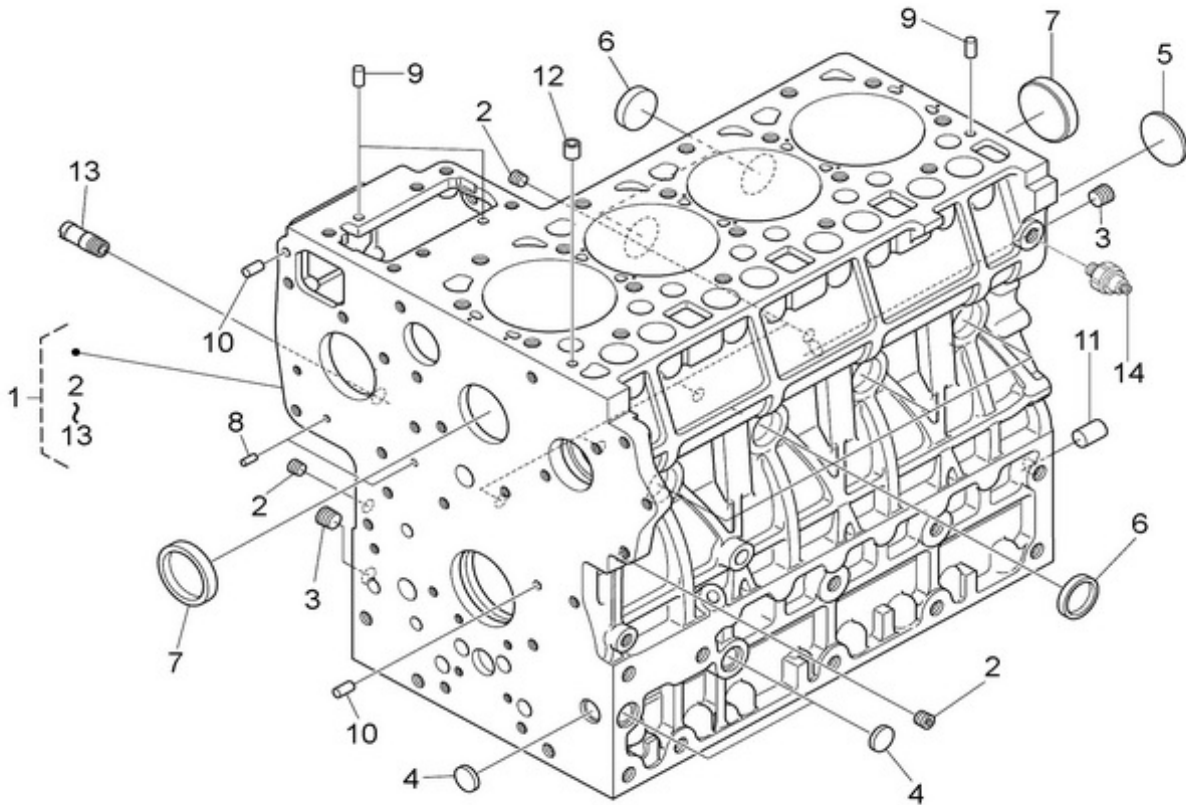

## N4.65 STANDARD ENGINE / ENGINE BLOCK

Part number	Item	Désignation article	Quantity
970490108	2	PLUG,SOCK	6
970490109	3	PLUG,SOCK	2
970301903	4	PLUG	3
970313087	5	GASKET,IN-MANIFOLD	1
970301905	6	CAP,SEALING	6
970301906	7	CAP,FREEZE	2
970301907	8	PIN,CYLINDRICAL	2
970490122	9	PIN,CYLINDRICAL	3
970301908	10	PIN,CYLINDRICAL	2
970301909	11	PIN,CYLINDRICAL	1
970490112	12	PIN,PIPE	1
970302119	13	PIPE,WATER RETURN 1	1
970851700	14	SWITCH,OIL	1

## N4.65 STANDARD ENGINE / OIL SUMP - OIL PUMP

Part number	Item	Désignation article	Quantity
970307731	1	COMP.OIL PAN	1
970312958	2	BOLT,FLANGE	24
970150127	3	PLUG,DRAIN	1
970150128	4	WASHER,DRAIN PLUG	1
970312960	6	GASKET	1
970301950	7	FILTER,OIL PAN 4.190	1
970310819	8	BOLT,FLANGE	1
970312961	9	O RING	1