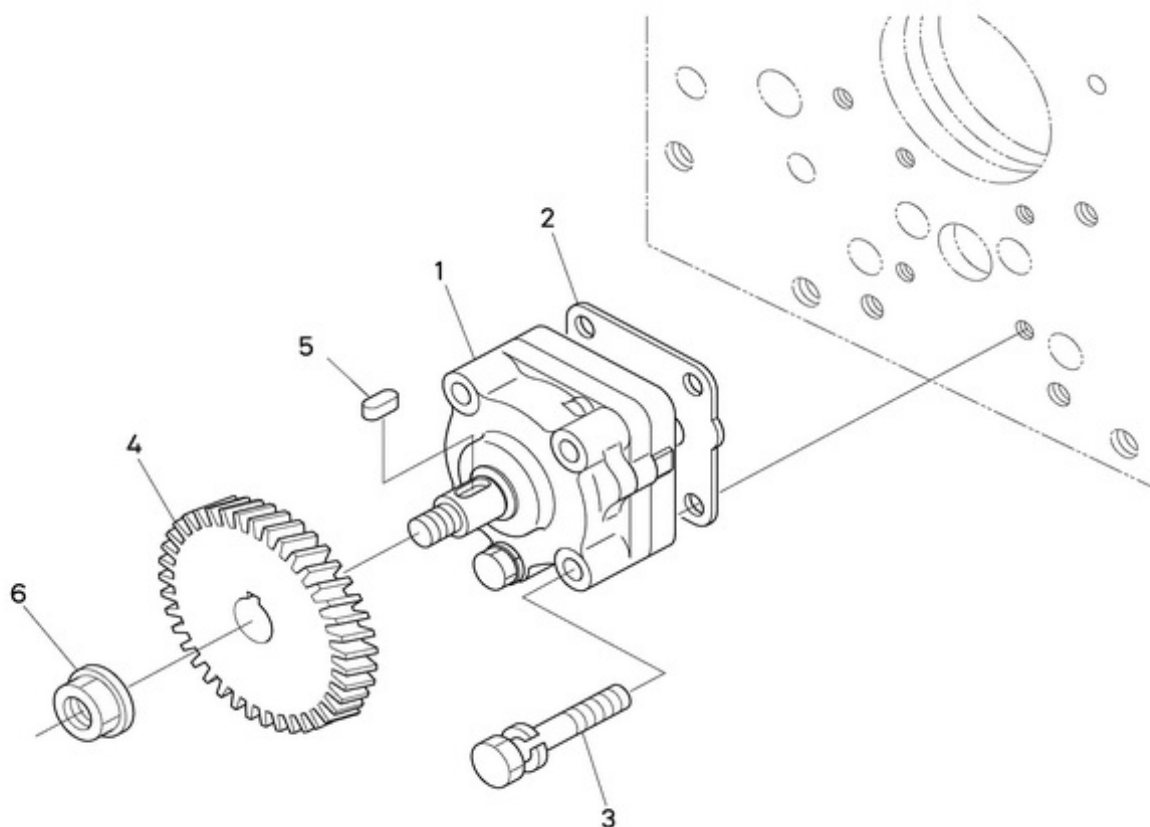

N4.65 STANDARD ENGINE / OIL PUMP

Part number	Item	Désignation article	Quantity
970301913	1	PUMP,OIL CPL.4.190	1
970301914	2	GASKET,OIL PUMP	1
970302737	3	BOLT,M 6X 50	4
970493118	5	KEY,FEATHER H-HE	1
970301916	6	NUT	1