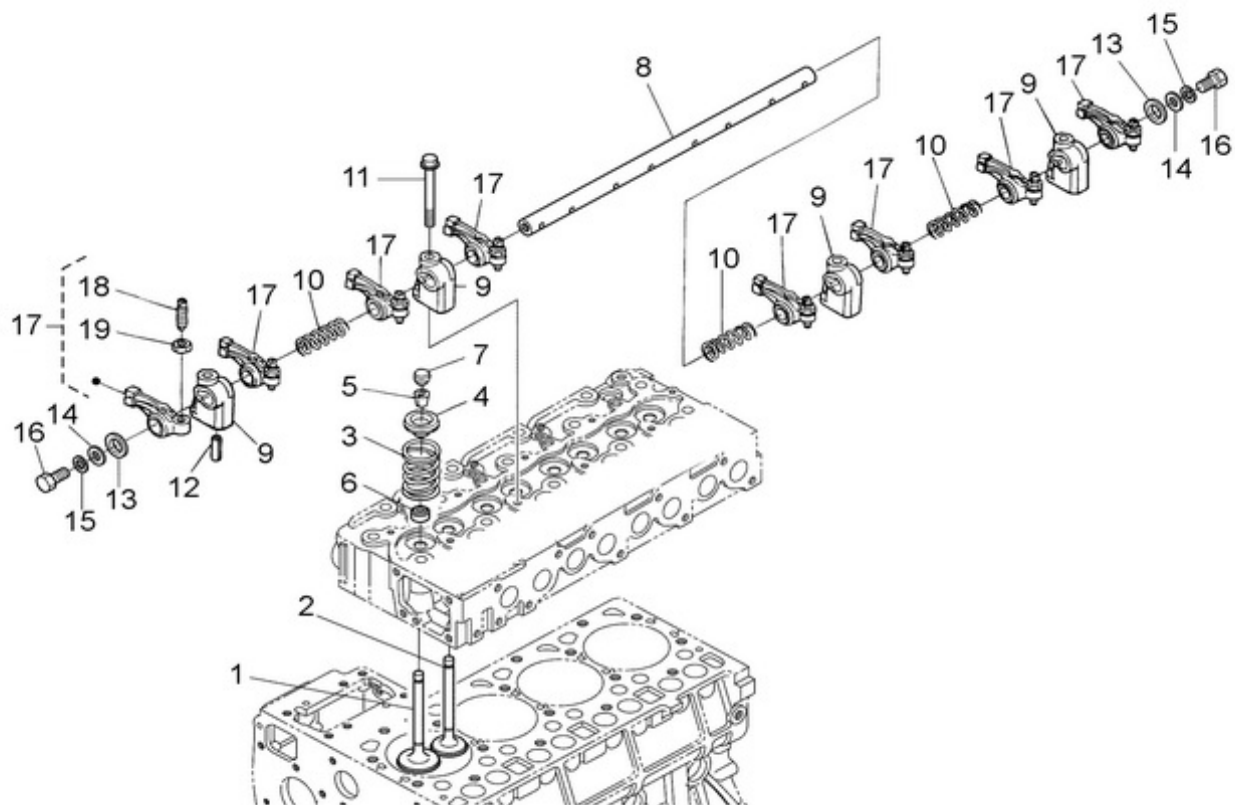

N4.65 STANDARD ENGINE / VALVES AND SPRINGS

Part number	Item	Désignation article	Quantity
970316488	1	SOUPAPE	4
970312992	2	VALVE,EXHAUST	4
970302006	4	RETAINER,VALVE SPRING	8
970302007	5	COLLET,VALVE SPRING	8
970302008	6	SEAL,VALVE STEM	8
970316486	7	BOUCHON DE VALVE	8
970312994	8	SHAFT,ROCKER ARM	1
970302012	9	BRACKET,ROCKER ARM	4
970302016	10	SPRING,ROCKER ARM	3
970313548	11	BOLT,FLANGE	4
970310494	12	PIN,SPRING	1
970302015	13	WASHER	2
970312996	16	BOLT	2
970307402	17	ASSY ROCKER ARM	8
970302021	19	NUT	8