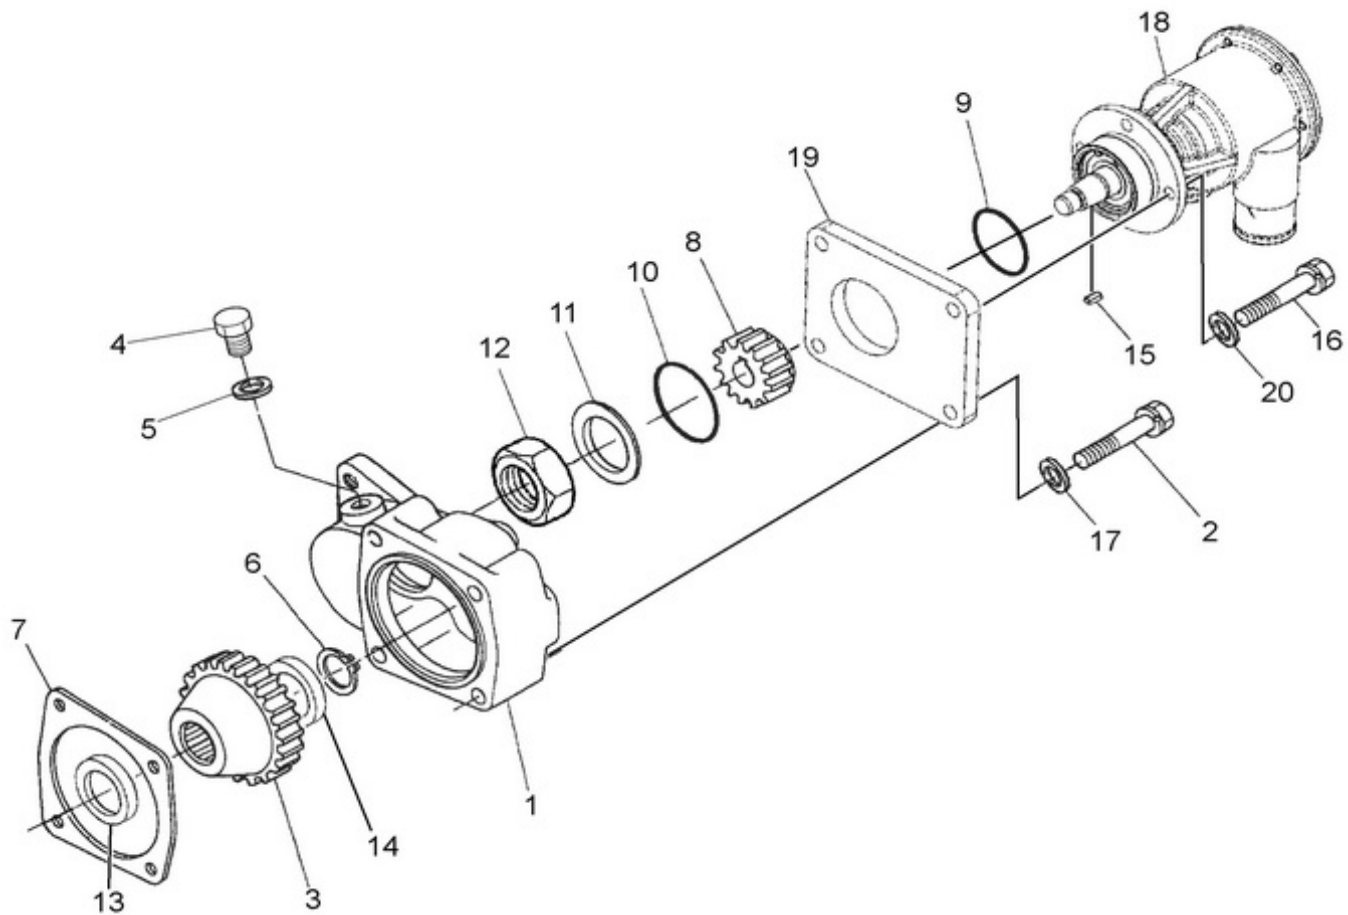

N4.65 STANDARD ENGINE / SEA WATER PUMP

Part number	Item	Désignation article	Quantity
970409603	2	BOLT,HEX M 8X 25	4
970310512	3	GEAR,INJ.PUMP	1
970316410	4	BONCHON 12X1.25	1
970312517	6	CIR CLIP , EXTERNAL	1
970315080	7	GASKET	1
970310516	8	GEAR,INJ.PUMP	1
970302683	9	GASKET,WATER PUMP	1
48418178	10	O-RING	1
970647606	11	WASHER,CORRUGATED D12	1
970647607	12	NUT,M12 LOW	1
43320364	13	BAGUE CALAGE PIGNON PTO N4.65	1
43320365	14	BAGUE CALAGE PIGNON PTO N4.65	1
970310558	15	KEY	1
970644006	16	BOLT,HEX M 6X 20	4
970119138	17	WASHER,SPRING D 8	4
970316374	18	PUMP,WATER	1
95312181	19	FLANGE	1
970609602	20	WASHER,CORRUGATED D 6	4