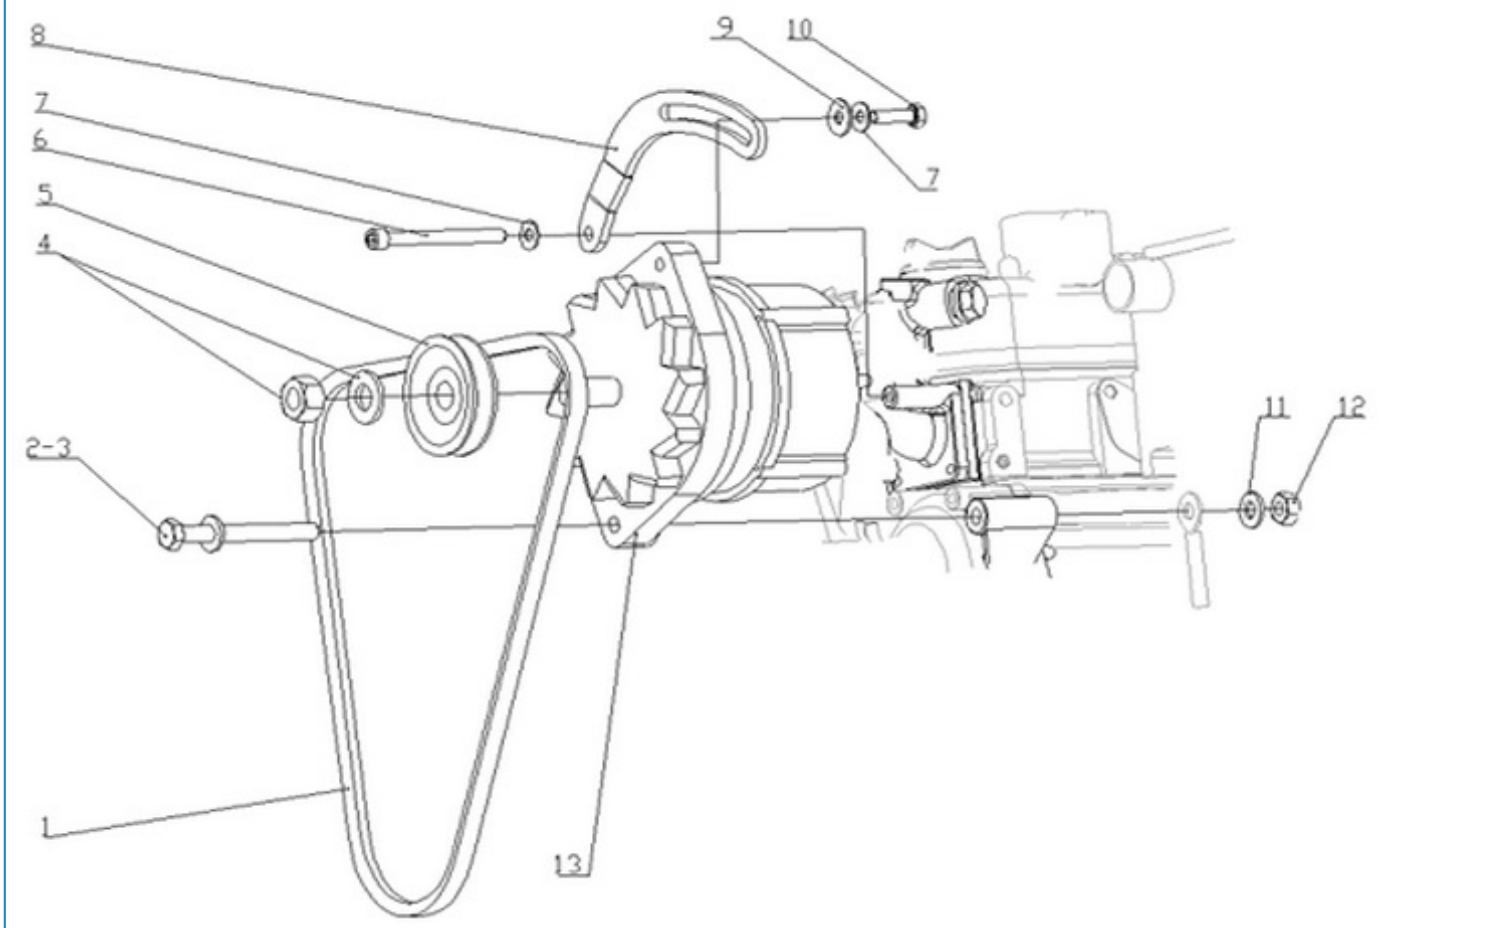

N4.65 STANDARD ENGINE / ALTERNATOR

Part number	Item	Désignation article	Quantity
48108051	1	BELT	1
39160411	2	BOLT	1
970119135	3	WASHER,PLAIN D10	1
95312305	5	PULLEY	1
970300193	6	BOLT,HEX M 8X 70	1
970119138	7	WASHER,SPRING D 8	2
95203077	8	TIGHTENER	1
970304050	9	WASHER	1
970304082	10	BOLT	1
970119137	11	WASHER,CORRUGATED D10	1
970119143	12	NUT, M10	1