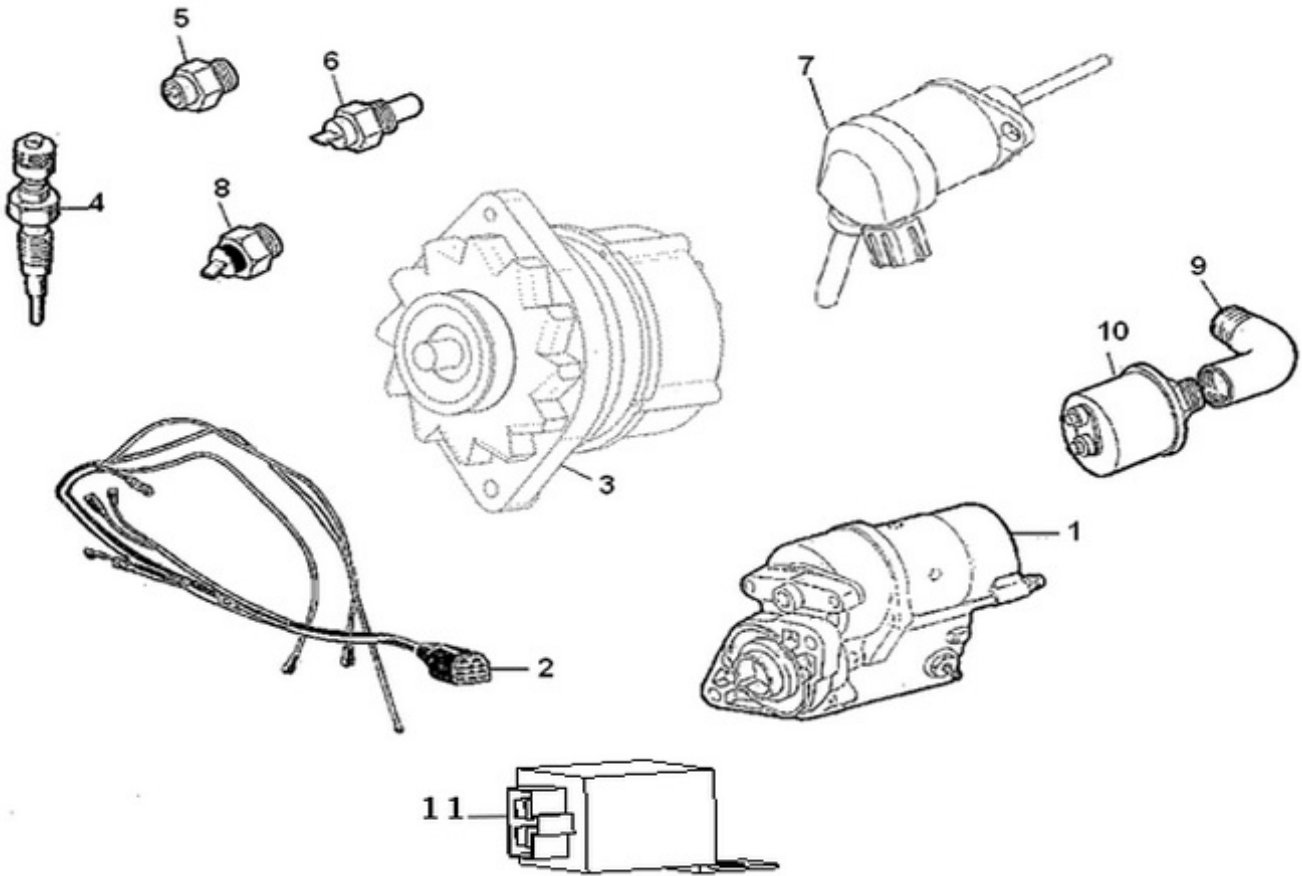

N4.65 STANDARD ENGINE / ELECTRICAL EQUIPMENTS

Part number	Item	Désignation article	Quantity
970302070	1	STARTER,MOTOR 12V 0,8KW	1
674550	2	ENGINE WIRING N4.50 N4.40	1
970307393	4	GLOW PLUG	1
970304054	5	TEMPERATURE SWITCH 1/8 1P 97	1
970307036	5	WATER SWITCH	1
970851602	6	WATER TEMPERATURE SENDER	1
970851606	6	WATER SENDER 120C 14 X 150 2P	1
970314769	7	SOLENOID	1
970851700	8	SWITCH,OIL	1
970493207	9	ELBOW,1/8X10X1,5MF	1
48201143	10	OIL PRESSURE SENDER	1
970300960	10	TRANSM,VDO,PRES, 5B,1/8,2P,WK	1
48201066	11	RELAY	1
674564	11	CABLAGE ADD BIP	1
48200821	12	RELAY	1
48201349	12	FUSIBLE MINIFUSE 10 AMP	1
48201348	13	FUSE 15 AMP	2
95311056	13	SUPPORT RELAIS DE MASSE	1
674557	14	DRIVE WIRE BIPOLAR	1
48201350	14	FUSIBLE ATO 40 AMP	1
48201066	15	RELAY	1
48201349	16	FUSIBLE MINIFUSE 10 AMP	1
48201348	17	FUSE 15 AMP	2
48201350	18	FUSIBLE ATO 40 AMP	1