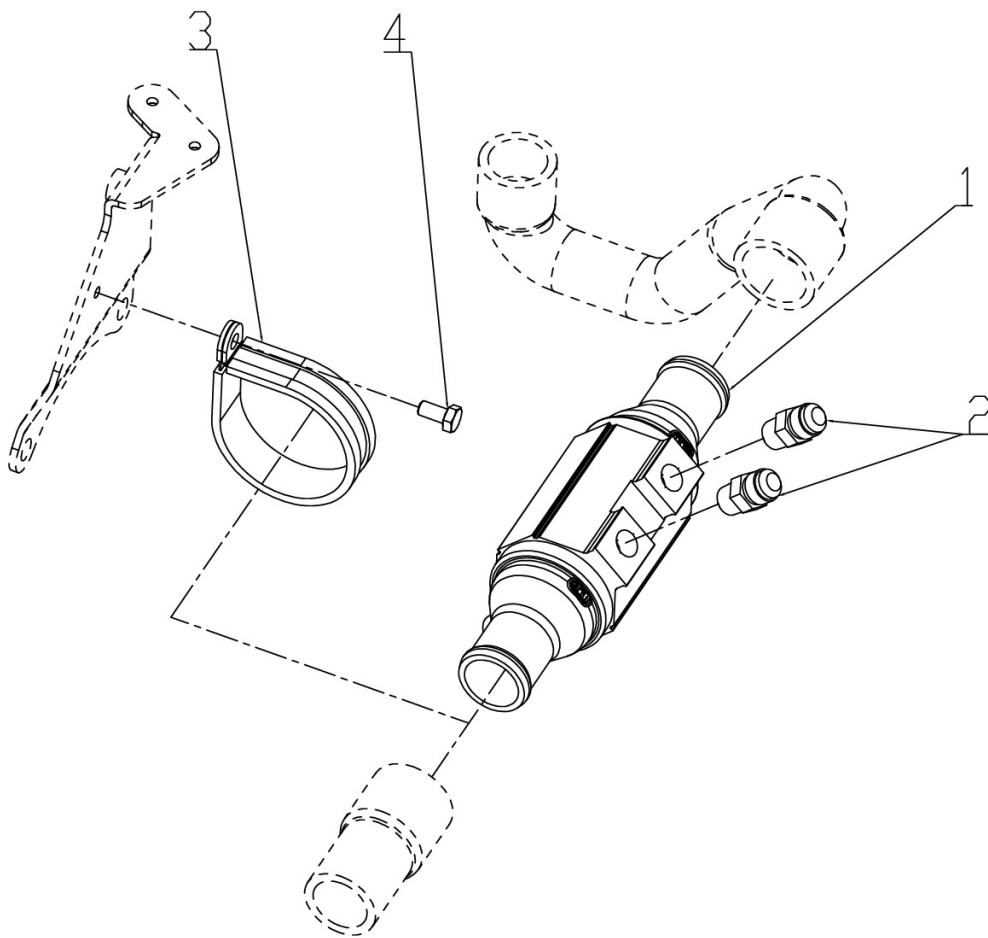

N4.65 STANDARD ENGINE / GEAR BOX OIL COOLER

Part number	Item	Désignation article	Quantity
48300385	1	FUEL COOLER	1
48300308	2	ELBOW	2
48100880	3	CLAMP	1
970639903	4	BOLT,HEX M 8X 16	1