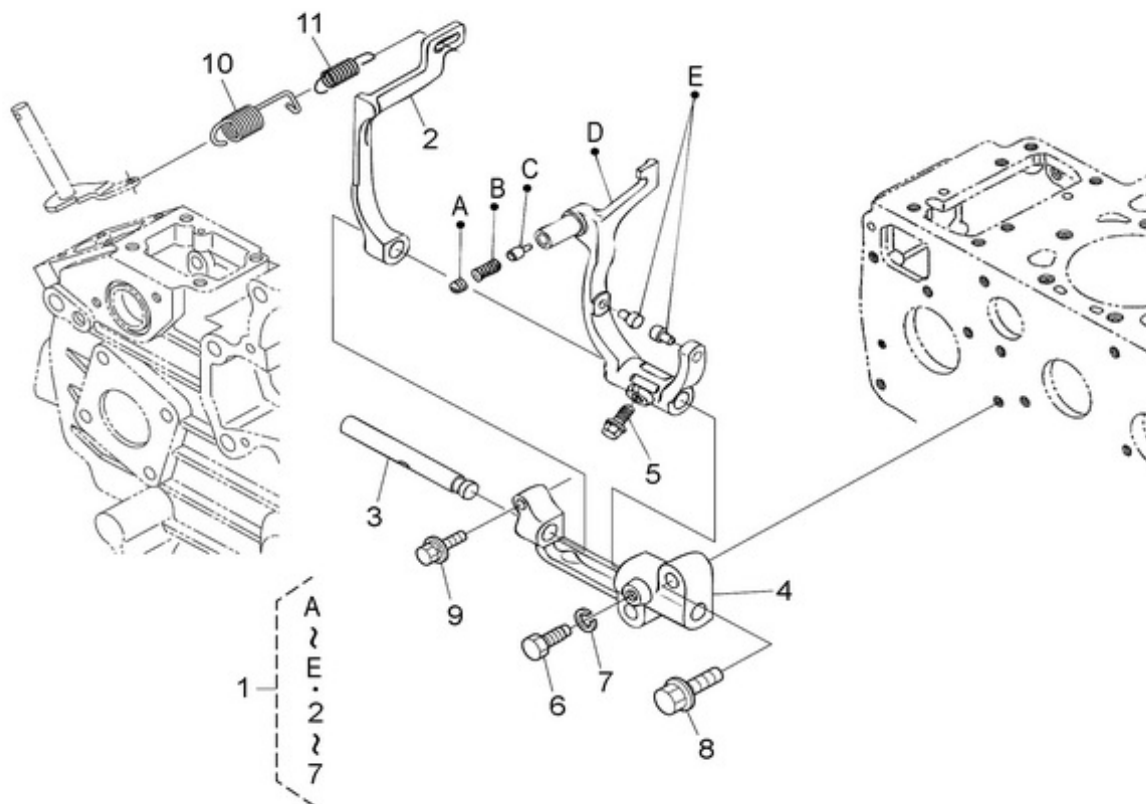

N4.65 STANDARD ENGINE / SPEED REGULATOR

Part number	Item	Désignation article	Quantity
970313074	2	LEVER,FORK	1
970313075	3	SHAFT,FORK LEVER	1
970302036	4	SUPPORT,FORK LEVER	1
970490520	6	BOLT	1
970313569	8	BOLT,FLANGE	2
970313076	9	BOLT	1
970313077	10	SPRING,GOVERNOR	1
970313078	11	SPRING,GOVERNOR	1