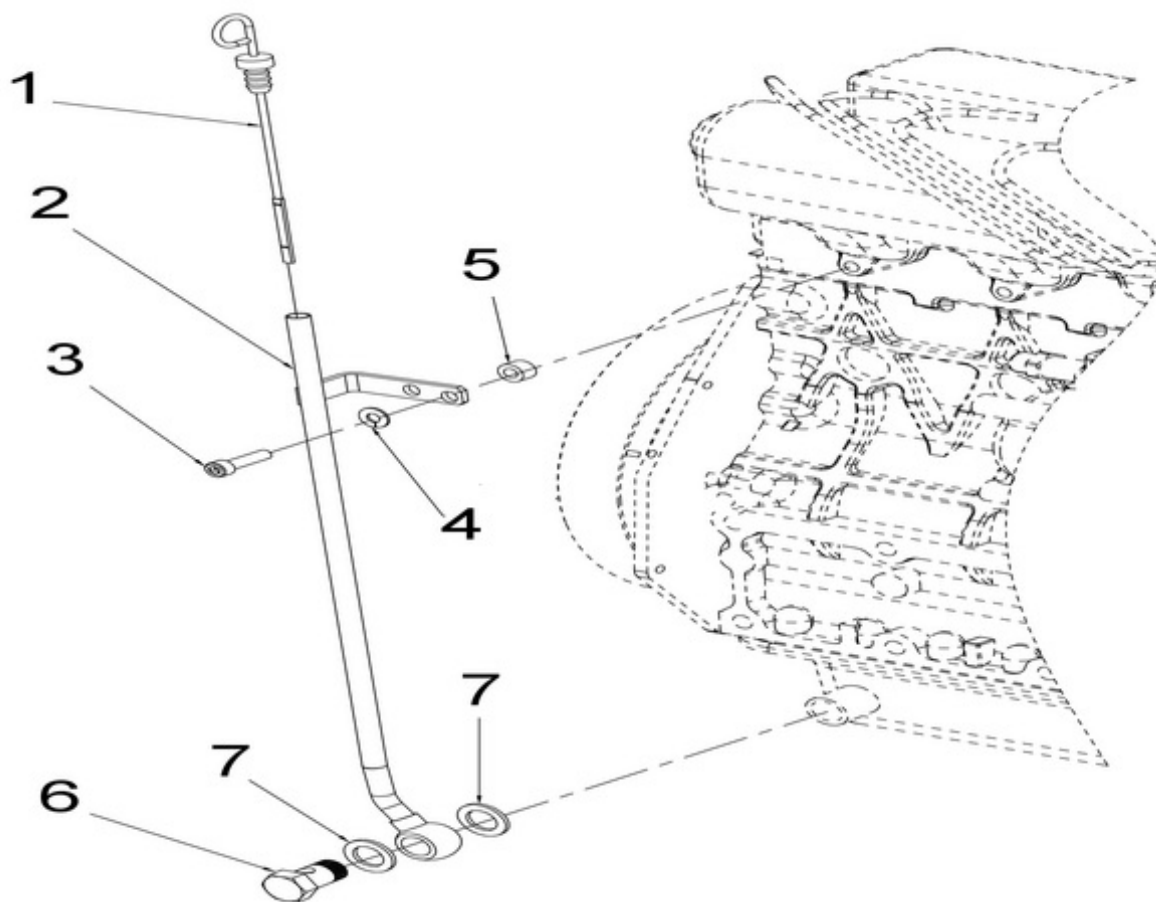

N4.65 STANDARD ENGINE / OIL DIPSTICK

Part number	Item	Désignation article	Quantity
970302715	1	DIPSTICK,OIL LEVEL 4.150	1
970307730B	2	GUIDE JAUGE HUILE 4220/4190	1
970635916	3	BOLT,SOCK M 8X 35	1
970119138	4	WASHER,SPRING D 8	1
970300375	5	SPACER	1
970307728	6	BOLT,BANJO	1
970300364	7	GASKET,RING D18	2