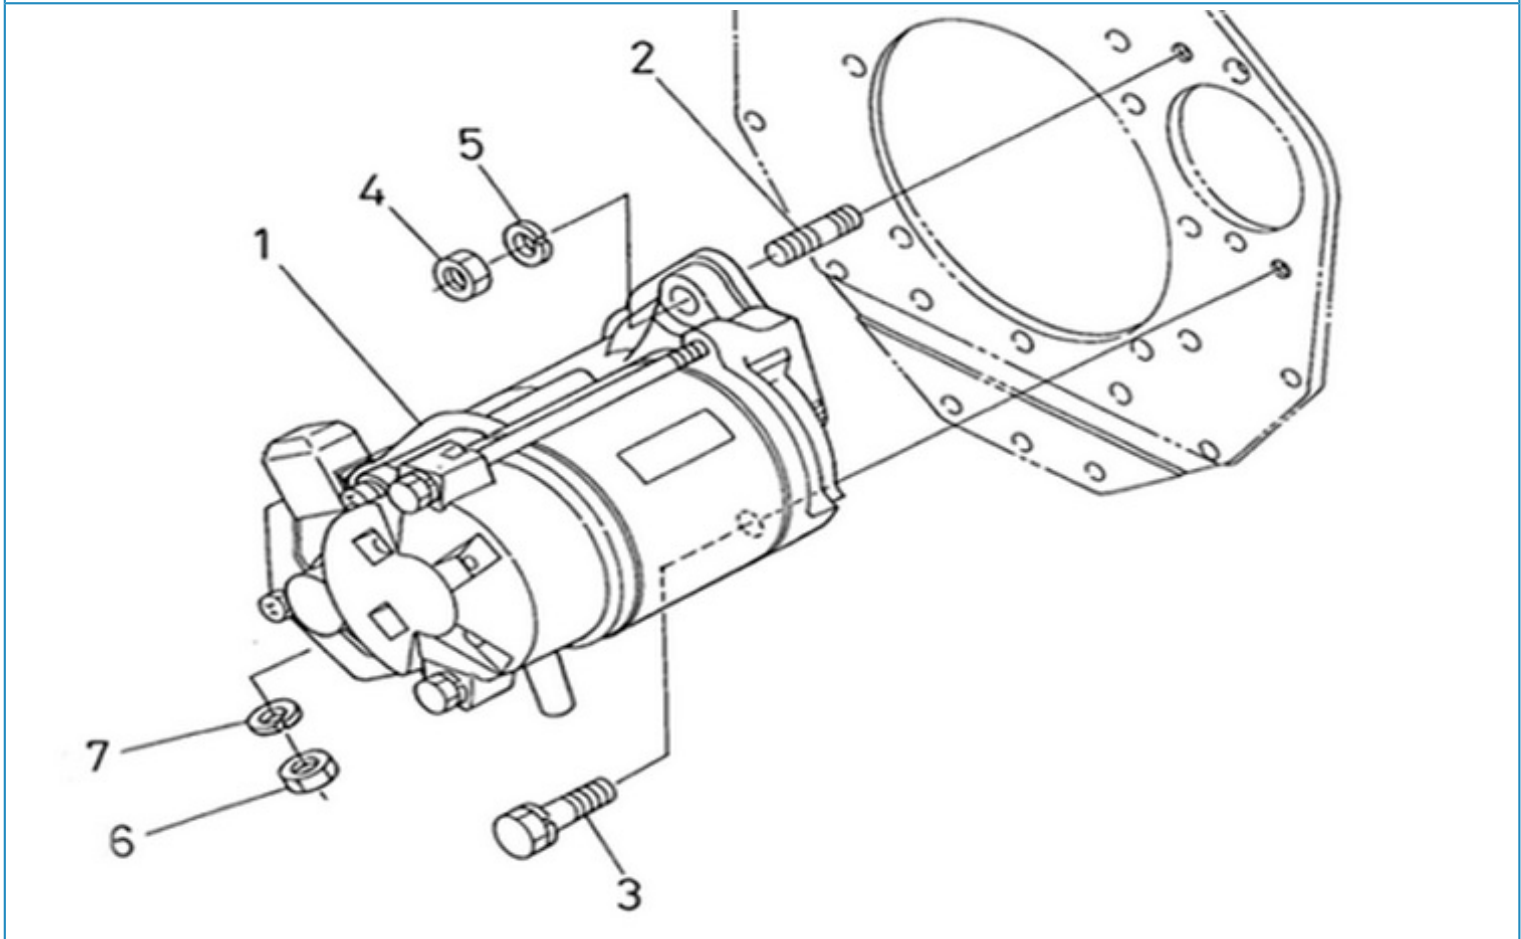

N4.65 STANDARD ENGINE / STARTER

Part number	Item	Désignation article	Quantity
970302070	1	STARTER,MOTOR 12V 0,8KW	1
970302934	3	BOLT,M10X 30	1
970313104	4	NUT	1
970302068	5	WASHER,SPRING D10	1
970313105	6	NUT	1
970490904	7	WASHER,SPRING D 8	1