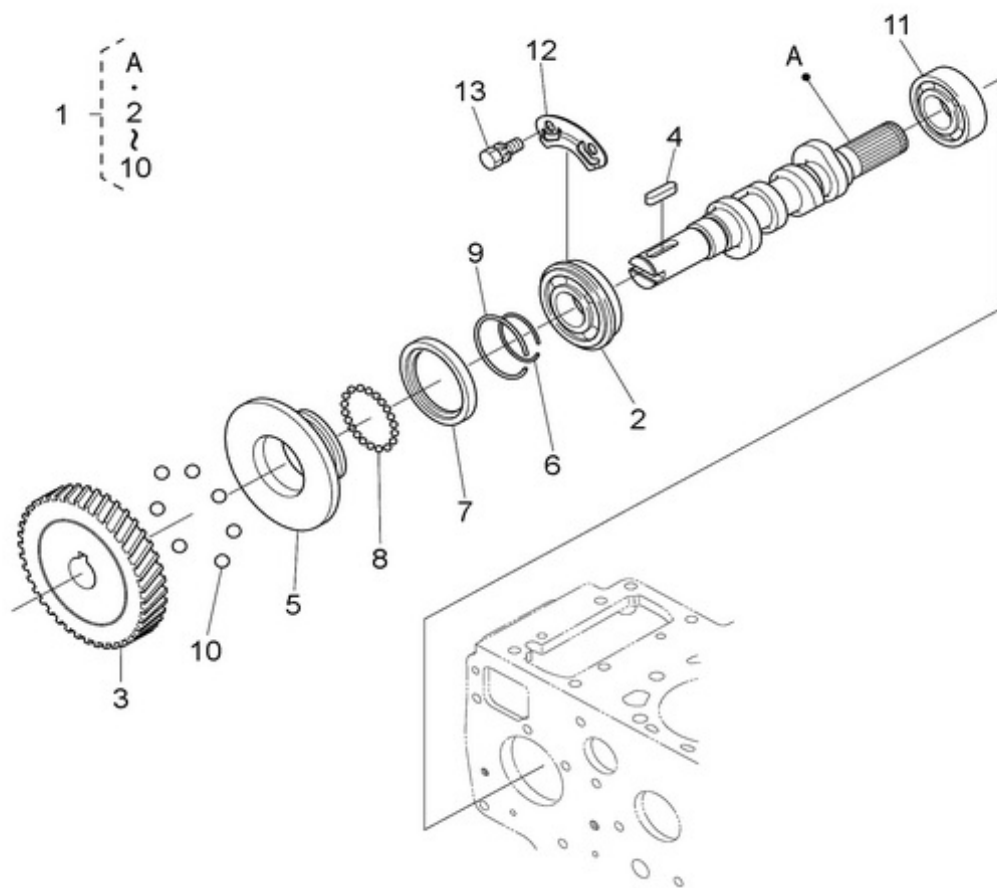

N4.65 STANDARD ENGINE / CAMSHAFT INJECTION PUMP

Part number	Item	Désignation article	Quantity
970307351	3	GEAR,INJECTION PUMP	1
970312501	4	KEY, FEATHER	1
970302099	6	CIR-CLIP,GOVERNOR SLEEVE	1
970492130	8	BEARING,BALL FUEL CAMSHAFT	39
970302100	9	CIR-CLIP,GOVERNOR BALL CASE	1
970303930	10	BEARING,BALL	7
970302106	12	STOPPER,FUEL CAMSHAFT	1
970313311	13	BOLT	2