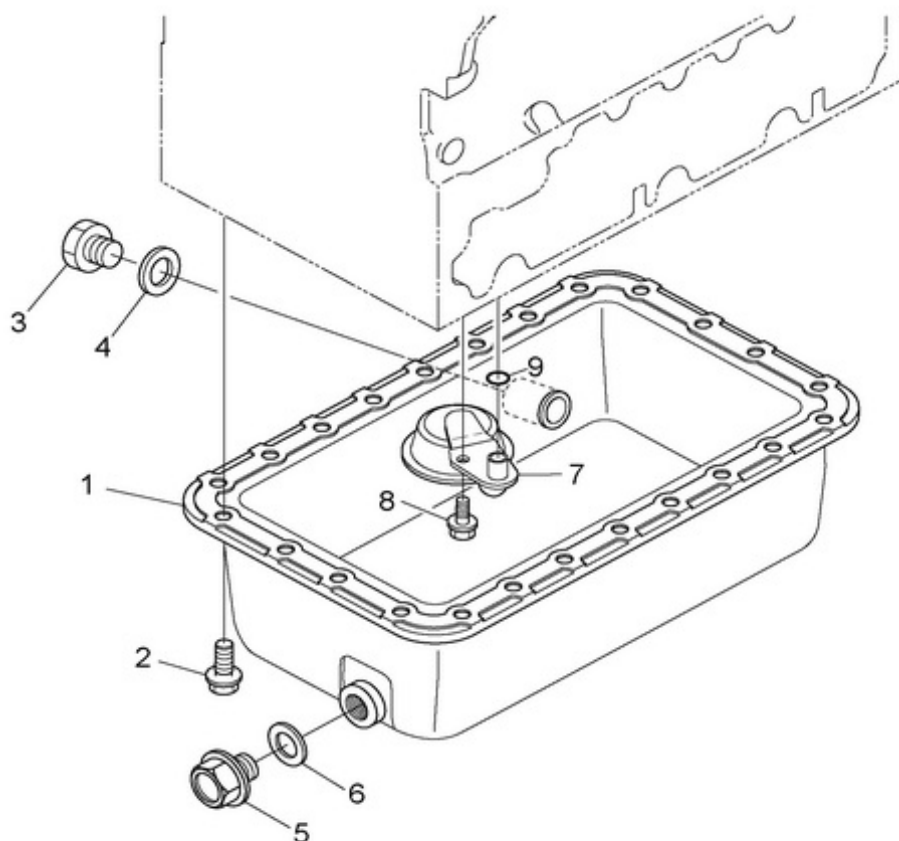

## N4.65 STANDARD ENGINE / ENGINE BLOCK

Part number	Item	Désignation article	Quantity
970490108	2	PLUG,SOCK	6
970490109	3	PLUG,SOCK	2
970301903	4	PLUG	3
970313087	5	GASKET,IN-MANIFOLD	1
970301905	6	CAP,SEALING	6
970301906	7	CAP,FREEZE	2
970301907	8	PIN,CYLINDRICAL	2
970490122	9	PIN,CYLINDRICAL	3
970301908	10	PIN,CYLINDRICAL	2
970301909	11	PIN,CYLINDRICAL	1
970490112	12	PIN,PIPE	1
970302119	13	PIPE,WATER RETURN 1	1
970851700	14	SWITCH,OIL	1

## N4.65 STANDARD ENGINE / OIL SUMP - OIL PUMP

Part number	Item	Désignation article	Quantity
970307731	1	COMP.OIL PAN	1
970312958	2	BOLT,FLANGE	24
970150127	3	PLUG,DRAIN	1
970150128	4	WASHER,DRAIN PLUG	1
970312960	6	GASKET	1
970301950	7	FILTER,OIL PAN 4.190	1
970310819	8	BOLT,FLANGE	1
970312961	9	O RING	1