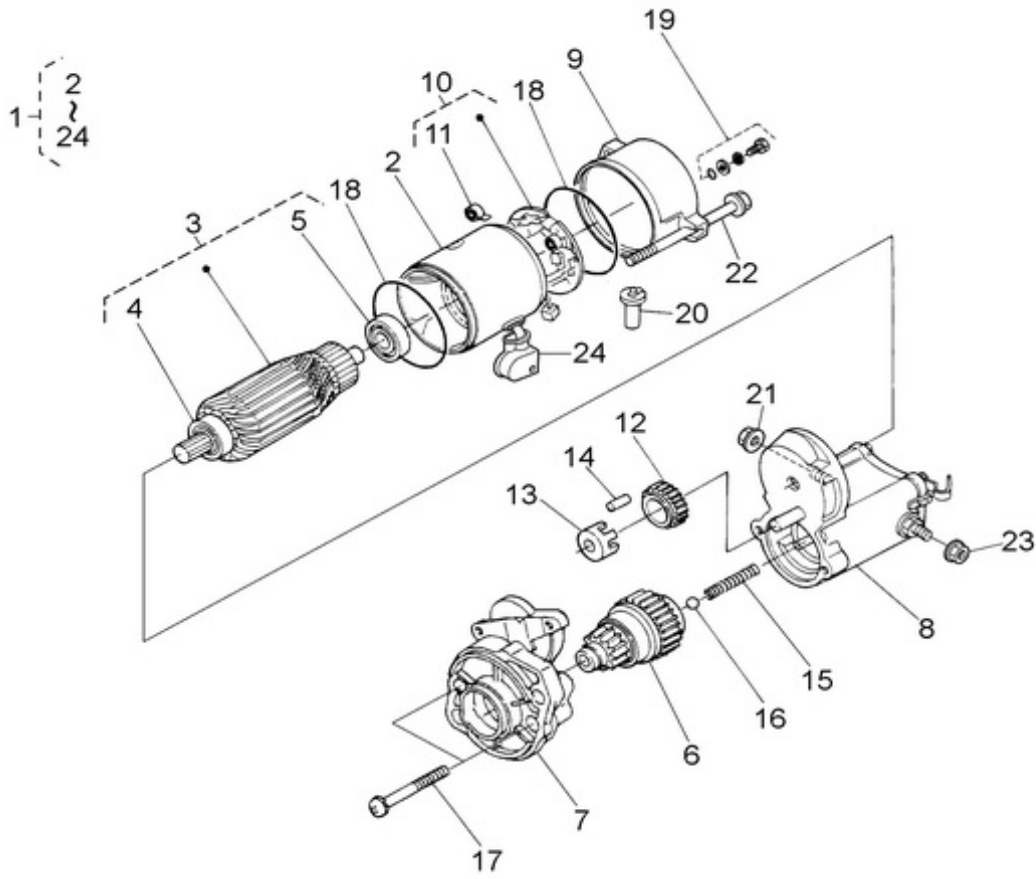

N4.65 STANDARD ENGINE / STATER - DETAILS

Part number	Item	Désignation article	Quantity
970302070	1	STARTER,MOTOR 12V 0,8KW	1
970313089	2	ASSY YOKE	1
970312819	3	ASSY ARMATURE	1
970313090	4	BEARING	1
970313091	5	BEARING	1
970303994	6	PINION,SWITCH	1
970311160	7	BODY	1
970311159	8	STARTER SOLENOID	1
970313092	9	FRAME,END	1
970313093	10	ASSY HOLDER,BRUSH	1
970517318	11	SPRING,BRUSH	4
970313094	12	GEAR	1
970313095	13	RETAINER	1
970517314	14	ROLLER,STARTER MOTOR 4.110	5
970313096	15	SPRING	1
970517316	16	BHEARING,BALL STARTER MOTOR	1
970313097	17	BOLT	2
970313098	18	O RING	2
970307793	19	ASSY BOLT	2
970313099	20	PIPE,DRAIN	1
970313101	21	NUT,HEXAGON	1
970313100	22	BOLT	2
970517324	23	NUT,STATER 4.110	1
970313102	24	COVER,TERMINAL	1