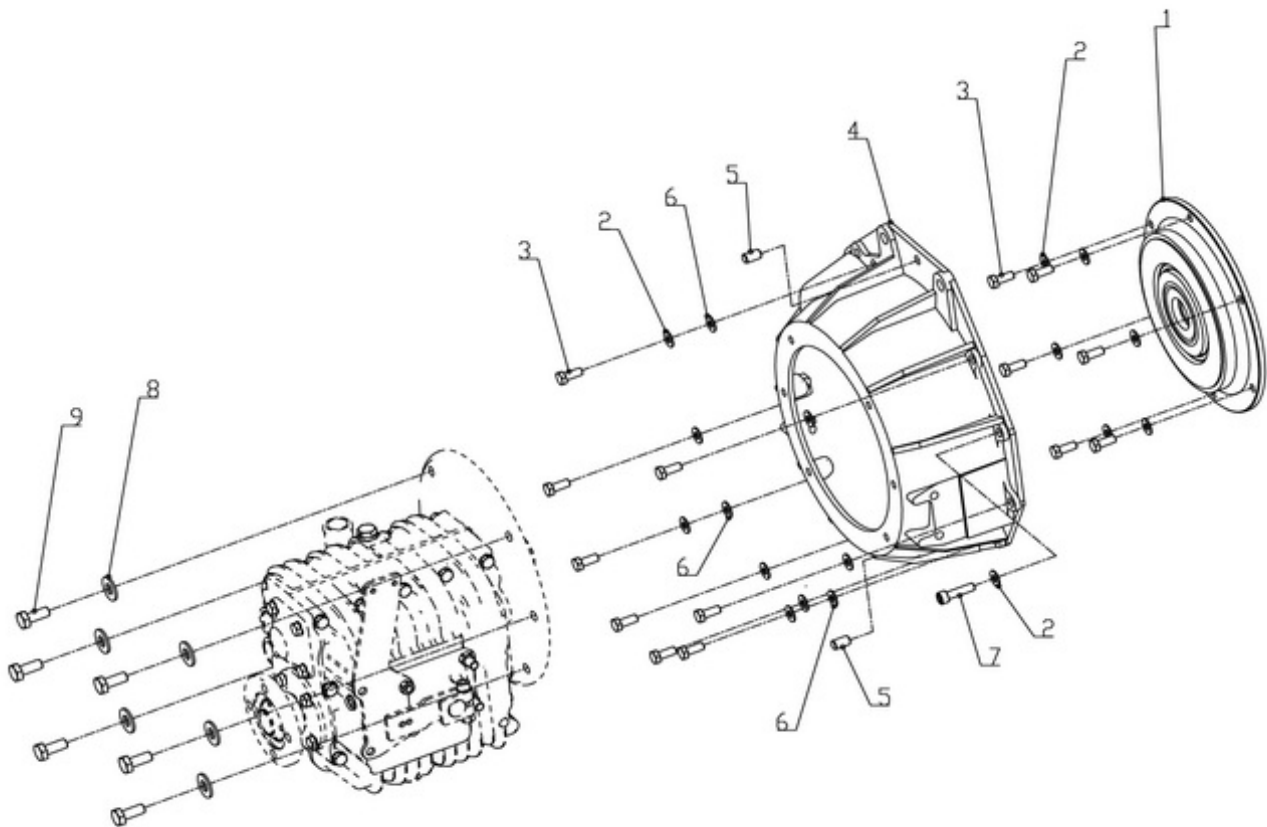

N4.65 STANDARD ENGINE / GEAR BOX FLANGE

Part number	Item	Désignation article	Quantity
48100883	1	COUPLING	1
48100868	1	COUPLING	1
970119139	2	WASHER,CORRUGATED D8	16
970119141	3	BOLT,HEX M8X 20	15
970302149	5	PIN,CYLINDRICAL D10X 20	2
970027323	6	WASHER,PLAIN D 8	3
970635916	7	BOLT,SOCK M 8X 35	1
970119137	8	WASHER,CORRUGATED D10	6
970635508	9	BOLT,HEX M10X 25	6