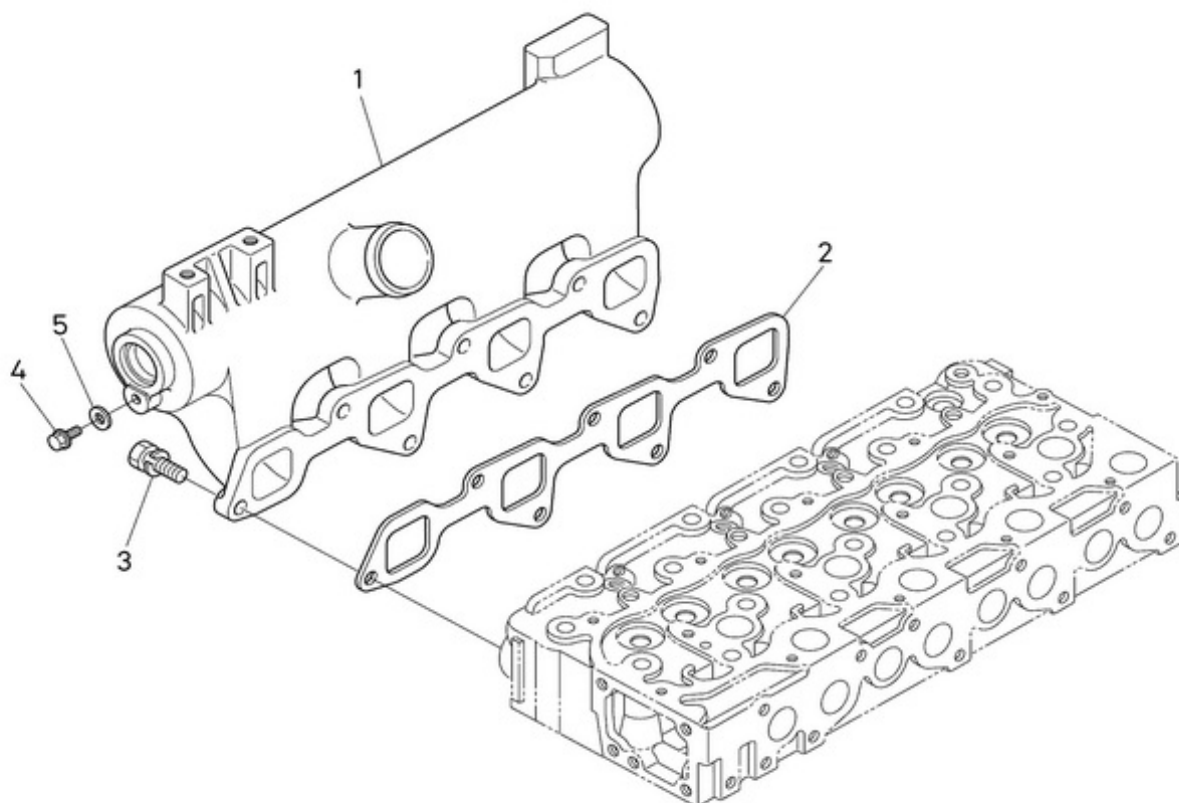

N4.65 STANDARD ENGINE / INTAKE MANIFOLD

Part number	Item	Désignation article	Quantity
970313086	1	MANIFOLD,INLET	1
970313087	2	GASKET,IN-MANIFOLD	1
970492138	3	BOLT,M 8X 22	7
39160735	4	BOLT	1
970150403	5	RING,SEAL	1