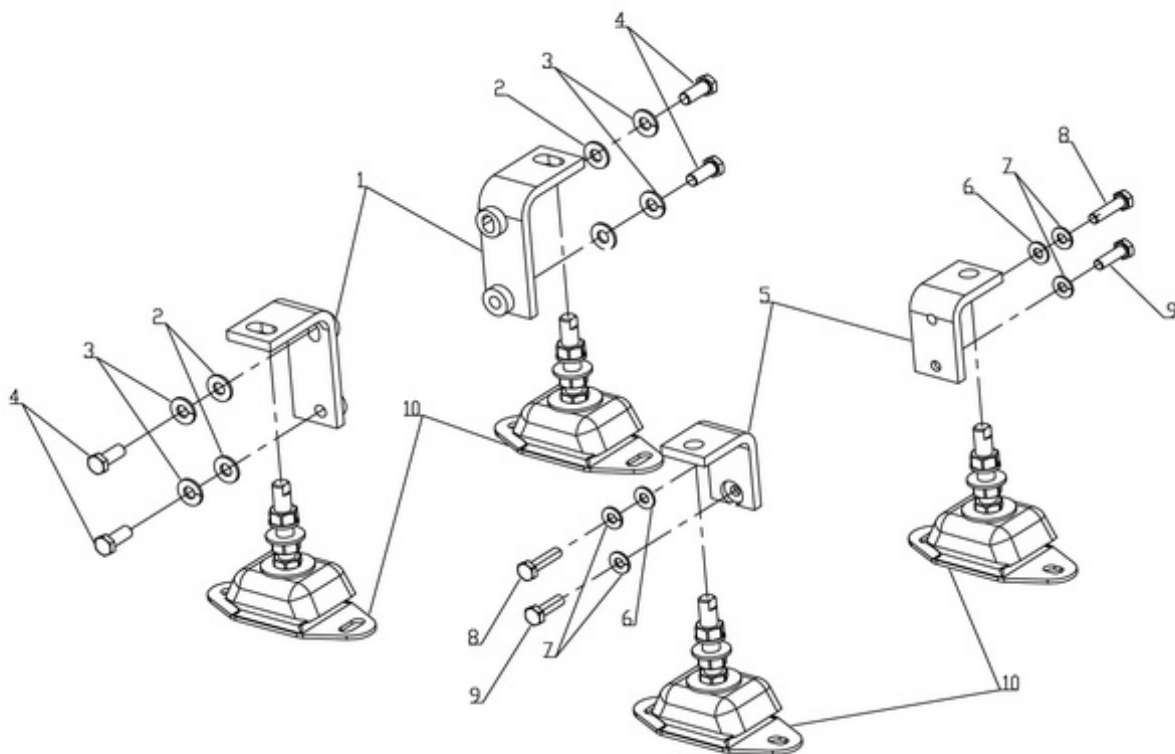

N4.65 STANDARD ENGINE / SUPPORT AND MOUNTING

Part number	Item	Désignation article	Quantity
95310659	1	SUPPORT,MOUNT FRONT	2
970409153	2	WASHER,PLAIN D12	2
970409154	3	WASHER,SPRING D12	4
39160549	4	BOLT	4
970301419	5	SUPPORT,MOUNT REAR	2
970119135	6	WASHER,PLAIN D10	2
970119136	7	WASHER,SPRING D10	4
970499051	8	BOLT,HEX M10X1,25X 30	2
970300044	9	BOLT,HEX M10X1,25X 25	2
48190027	10	RUBBER MOUNT MEDIUM 45SH M16	4