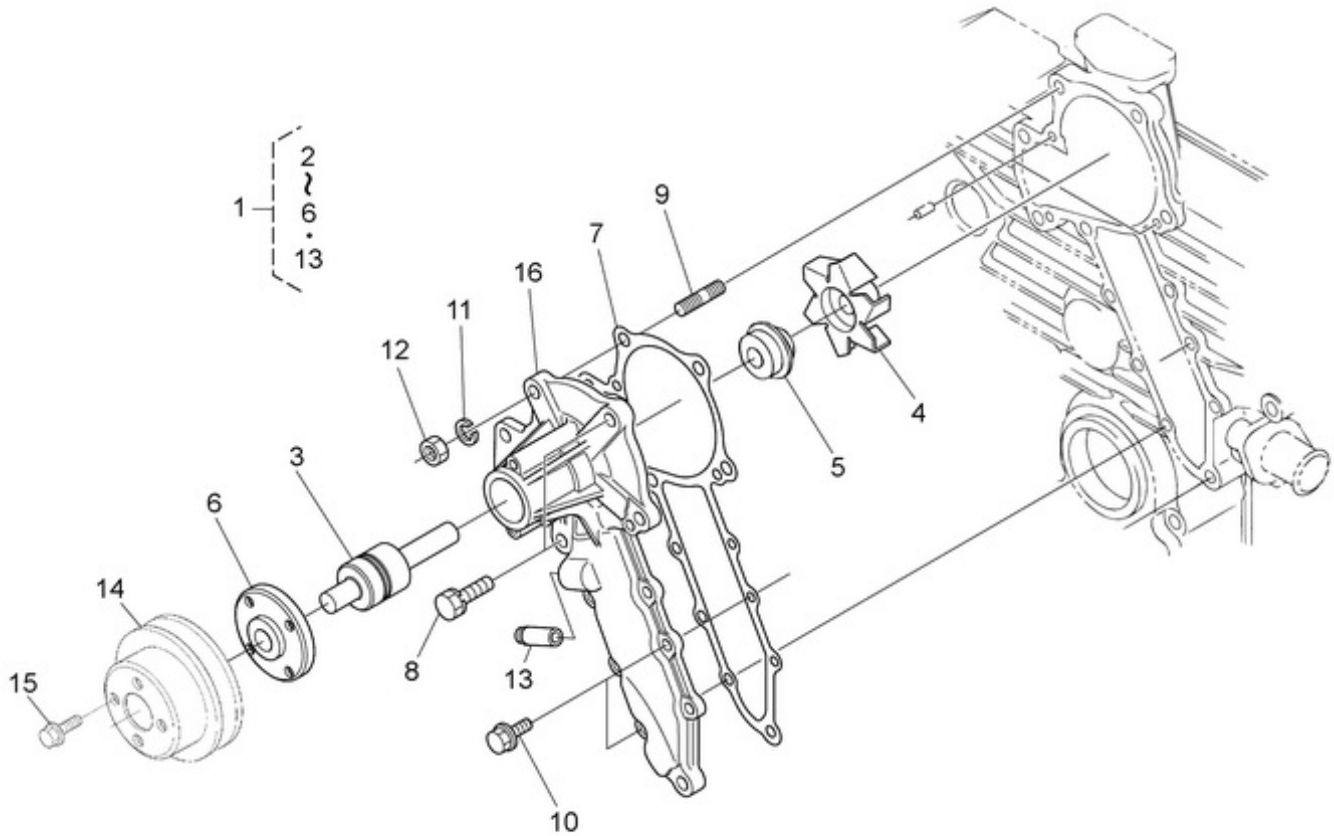

N4.65 STANDARD ENGINE / FRESH WATER PUMP

Part number	Item	Désignation article	Quantity
970316754	1	ASSY PUMP, WATER	1
970313080	2	BODY, WATER PUMP	1
970302109	3	BEARING, SHAFT W/PUMP	1
970313081	4	IMPELLER, WATER PUMP	1
970313082	6	FLANGE, W/PUMP SHAFT	1
970313084	7	GASKET, WATER PUMP	1
970301986	8	BOLT, M 8 X 28	2
970302118	9	STUD	1
970490903	12	NUT, M 8	1
970307629	13	PIPE, WATER RETURN	1
970307398	15	PULLEY	1
39160735	16	BOLT	4