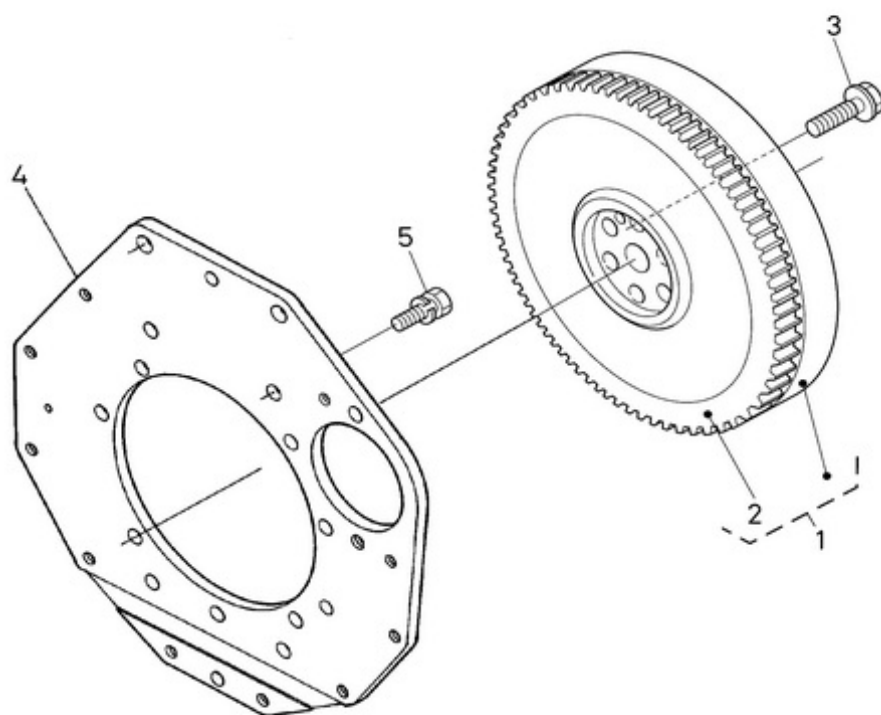

N4.65 STANDARD ENGINE / FLYWHEEL

Part number	Item	Désignation article	Quantity
970301627	1	FLYWHEEL,CPL.4.190	1
970315806	3	BOLT,FLYWHEEL	6
970301626	4	PLATE,REAR END 4.190	1