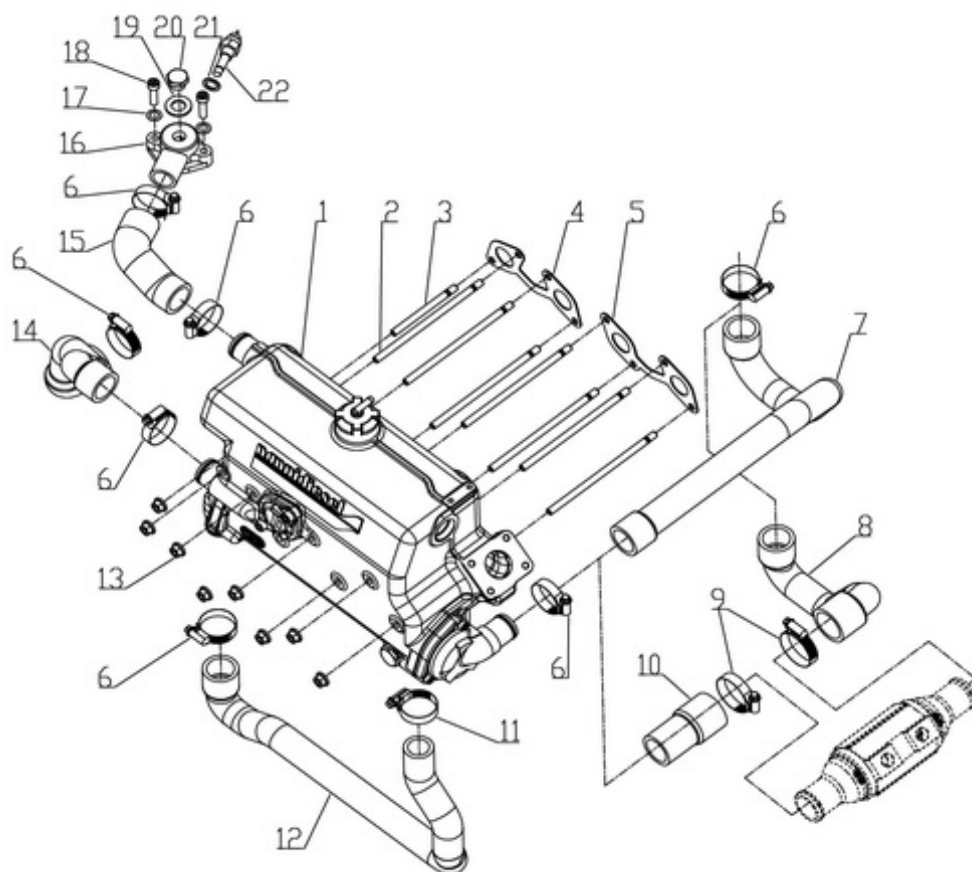

N4.65 STANDARD ENGINE / HEAT EXCHANGER

Part number	Item	Désignation article	Quantity
48300398	1	HEAT EXCHANGER	1
39020339	2	STUD BOLT	1
39020336	3	STUD	7
970313111	4	GASKET,EX-MANIFOLD	1
970310495	5	GASKET,E-MANIFOLD NA	1
970300922	6	CLAMP,HOSE 26-38	7
48328136	7	HOSE	1
48328133	8	HOSE	1
970604533	9	CLAMP,HOSE 32-44	2
48328132	10	HOSE	1
970604526	11	CLAMP,HOSE 22-32	1
48328137	12	HOSE	1
39460916	13	NUT	8
48328134	14	HOSE	1
970301714	15	HOSE,D32 COVER THERMO.4.190	1
970301711	16	FLANGE,WATER INTAKE 4.190	1
970119139	17	WASHER,CORRUGATED D8	2
970635916	18	BOLT,SOCK M 8X 35	2
970300289	19	GASKET,RING D17	1
970301711	20	FLANGE,WATER INTAKE 4.190	1
970300306	21	GASKET,RING D14	1
970851602	22	WATER TEMPERATURE SENDER	1