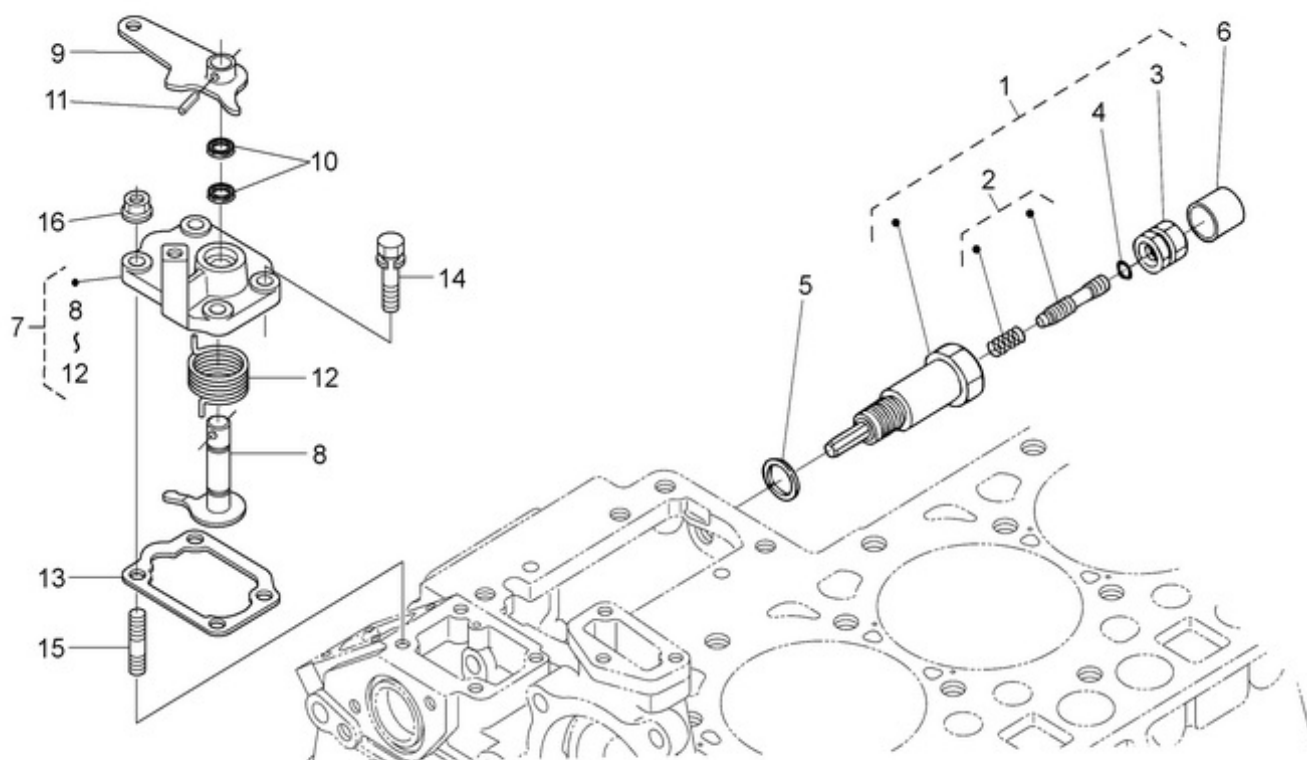

N4.65 STANDARD ENGINE / REGULATOR ADJUSTMENT

Part number	Item	Désignation article	Quantity
970313062	1	APPARATUS,IDLING	1
970313063	2	ASSY BOLT,ADJUSTMENT	1
970313064	3	NUT,SPRING	1
970313065	4	O RING	1
970313066	5	GASKET	1
970313067	6	CAP	1
970151130	11	PIN,SPRING RETAINER	1
970313007	12	SPRING,RETURN	1
970314803	13	GASKET,PLATE	1
970491536	14	BOLT,M 6X 20	2
970490224	15	STUD	2
970313602	16	NUT,FLANGE	2