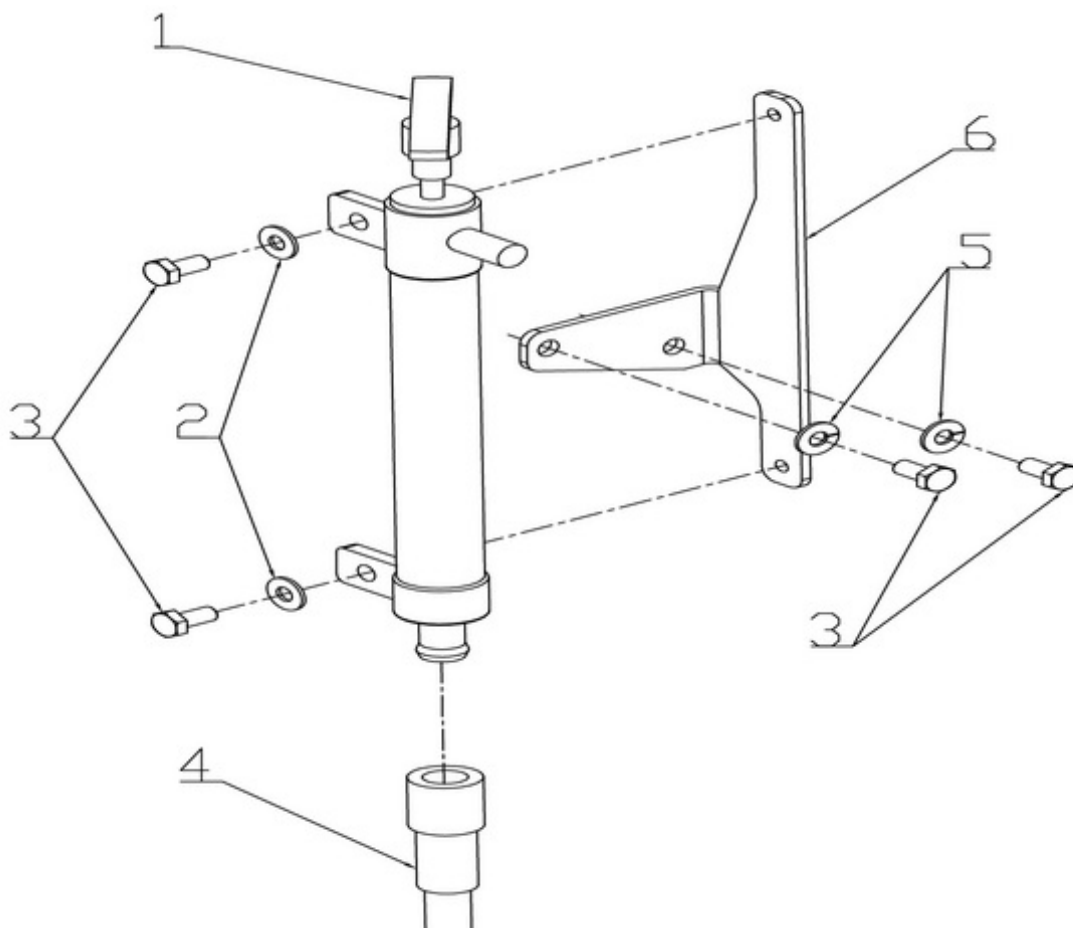

N4.65 STANDARD ENGINE / OIL DRAIN PUMP

Part number	Item	Désignation article	Quantity
970439302	1	PUMP,OIL EXTRACTION	1
970609602	2	WASHER,CORRUGATED D 6	2
970439910	3	BOLT,HEX M 6X 16	4
970304102	4	DRAIN OIL PIPE	1
970119149	5	WASHER, SPRING D 6	4
95310731	6	BRACKET	1