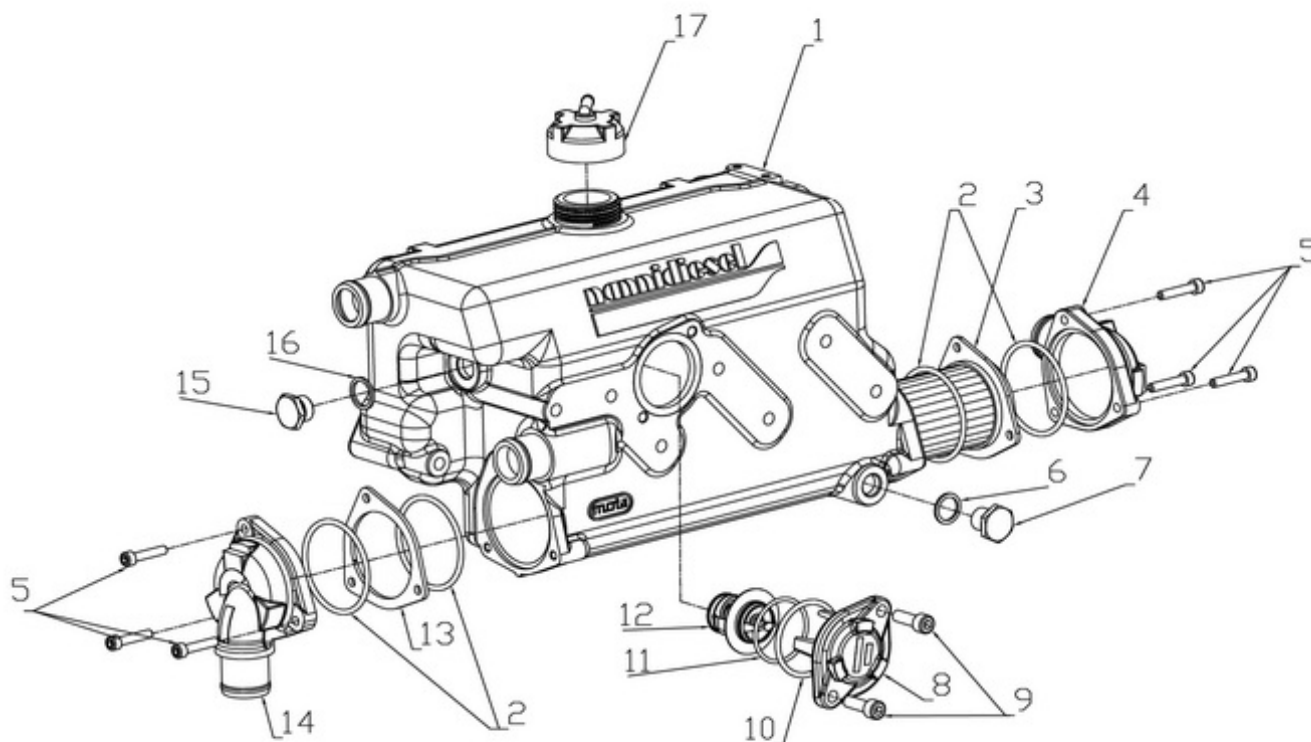

N4.65 STANDARD ENGINE / HEAT EXCHANGER - DETAILS

Part number	Item	Désignation article	Quantity
48418183	2	O RING	4
48300416	3	TUBE STACK	1
48300415	4	COVER, WATER INLET	1
970634037	5	BOLT,SOCK M 6X 30	6
970300289	6	GASKET,RING D17	1
970639853	7	""PLUG,HEX 3/8""G""	1
970313178	8	COVER	1
970498003	9	BOLT,SOCK M 8X 25	2
48418185	10	O RING	1
48418184	11	O RING	1
970313177	12	THERMOSTAT	1
95312333	13	SPACER	1
48300414	14	COVER, WATER OUTLET	1
41169801	15	PLUG	1
970300364	16	GASKET,RING D18	1
970313176	17	FILLING PRESSURE CAP	1