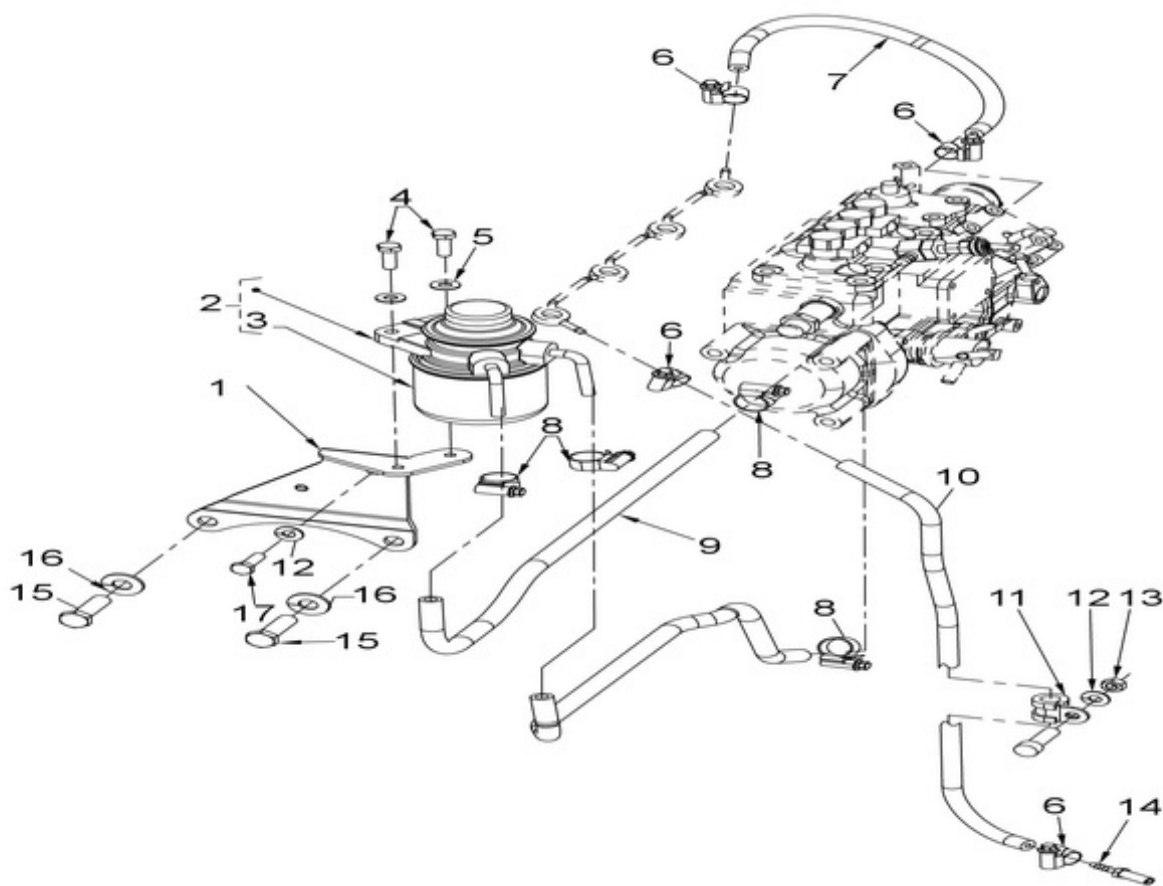

N4.65 STANDARD ENGINE / FUEL FILTER

Part number	Item	Désignation article	Quantity
970310293	2	FUEL FILTER	1
970310302	3	FILTER	1
970409603	4	BOLT,HEX M 8X 25	2
970119139	5	WASHER,CORRUGATED D8	2
970439306	6	CLAMP	4
32805001	7	HOSE	0
970439306	8	CLAMP	4
32808002	9	FUEL HOSE ISO 7840 D8	0
32805001	10	HOSE	0
970301182	11	CLAMP,PIPE D12 D=8	1
970119138	12	WASHER,SPRING D 8	2
970027322	13	NUT,M 8	1
970302476	14	PIPE,FUEL CONN.D 8	1
970304014	15	BOLT,HEX M12X1,25X 35	2
970409154	16	WASHER,SPRING D12	2
970119148	17	BOLT, HEX M 8X 30	1