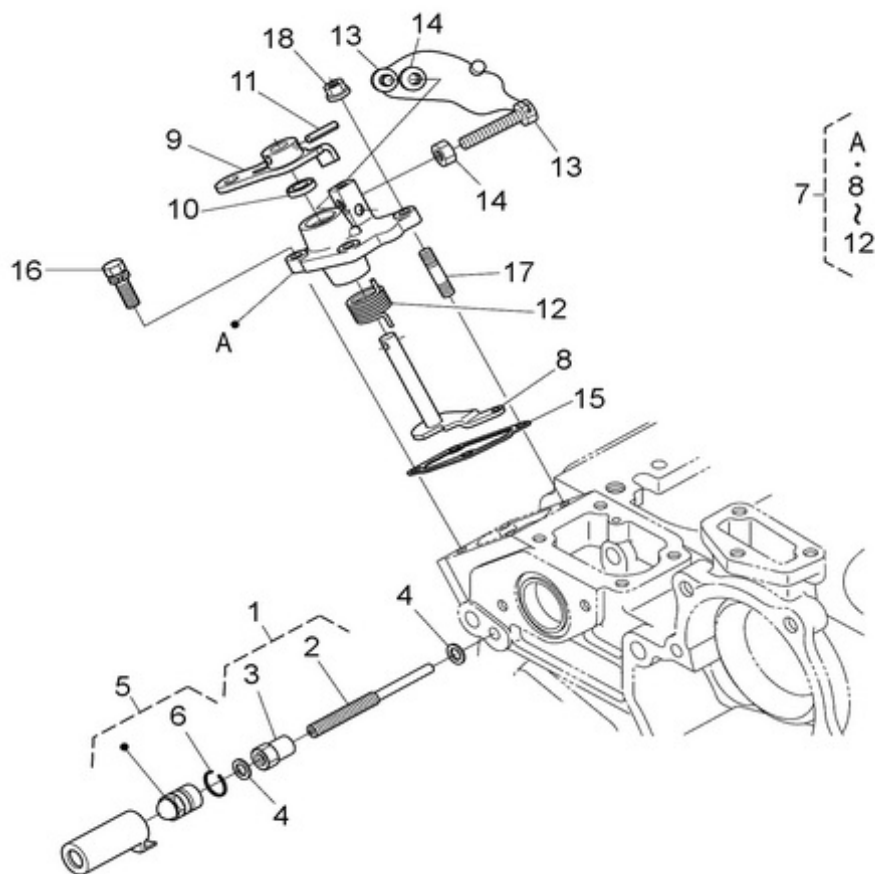

N4.65 STANDARD ENGINE / ACCELERATOR

Part number	Item	Désignation article	Quantity
970313003	1	ASSY BOLT,ADJUSTMENT	1
970315073	2	BOLT, ADJUSTING	1
970140402	3	NUT	1
970150403	4	RING,SEAL	2
970313006	7	LEVER,SPEED CONTROL	1
970313005	8	COMP.LEVER,GOVERNOR	1
970313006	9	LEVER,SPEED CONTROL	1
970315085	10	SEAL,OIL	1
970151130	11	PIN,SPRING RETAINER	1
970313007	12	SPRING,RETURN	1
970151133	14	NUT,M 6	2
970314803	15	GASKET,PLATE	1
970491536	16	BOLT,M 6X 20	2
970490224	17	STUD	2
970313602	18	NUT,FLANGE	2