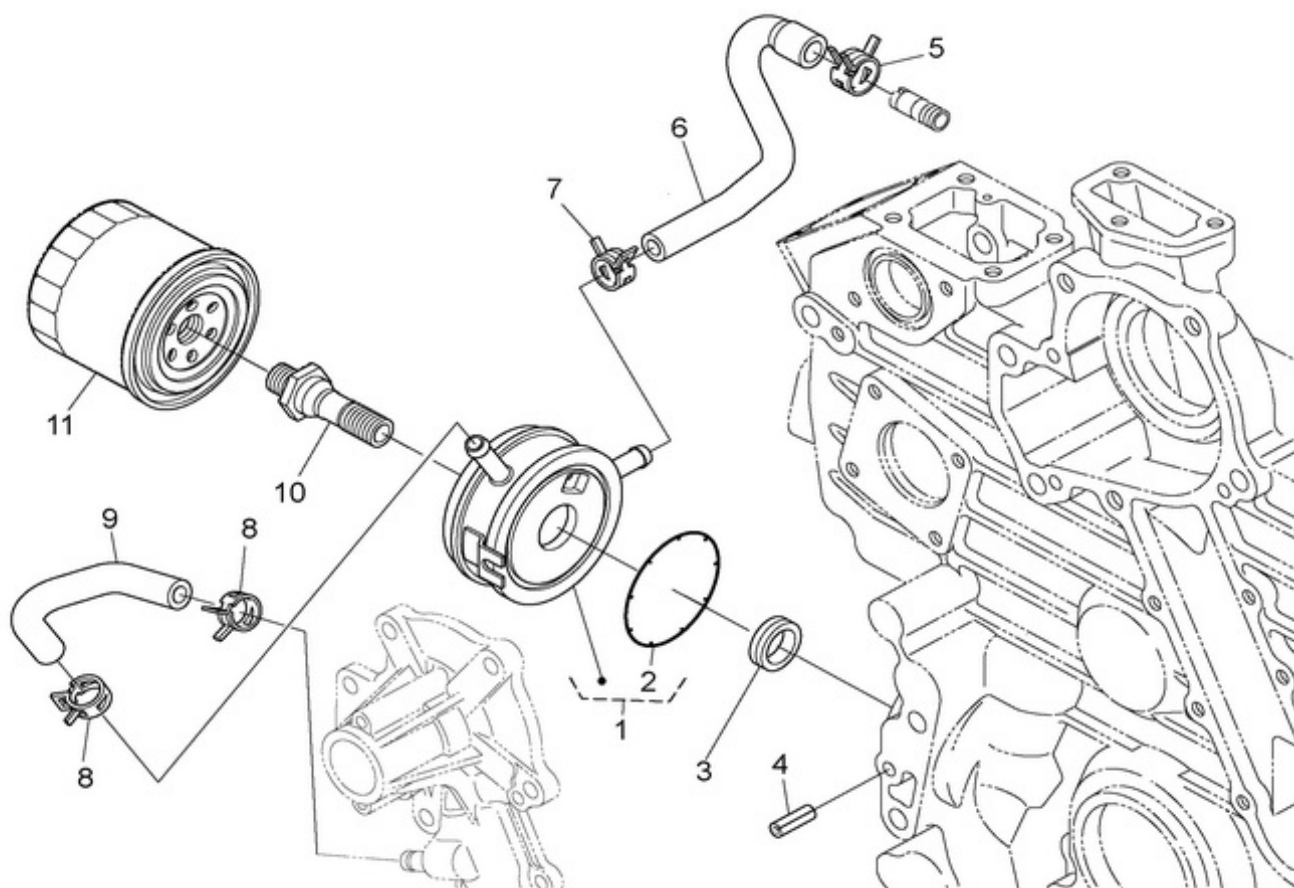

N4.65 STANDARD ENGINE / OIL COOLER

Part number	Item	Désignation article	Quantity
970314954	2	O RING	1
970312965	5	CLAMP,HOSE	1
970312966	6	HOSE,OIL COOLER	1
970307103	7	BAND,PIPE	1
970307103	8	BAND,PIPE	2
970312967	9	HOSE,OIL COOLER	1