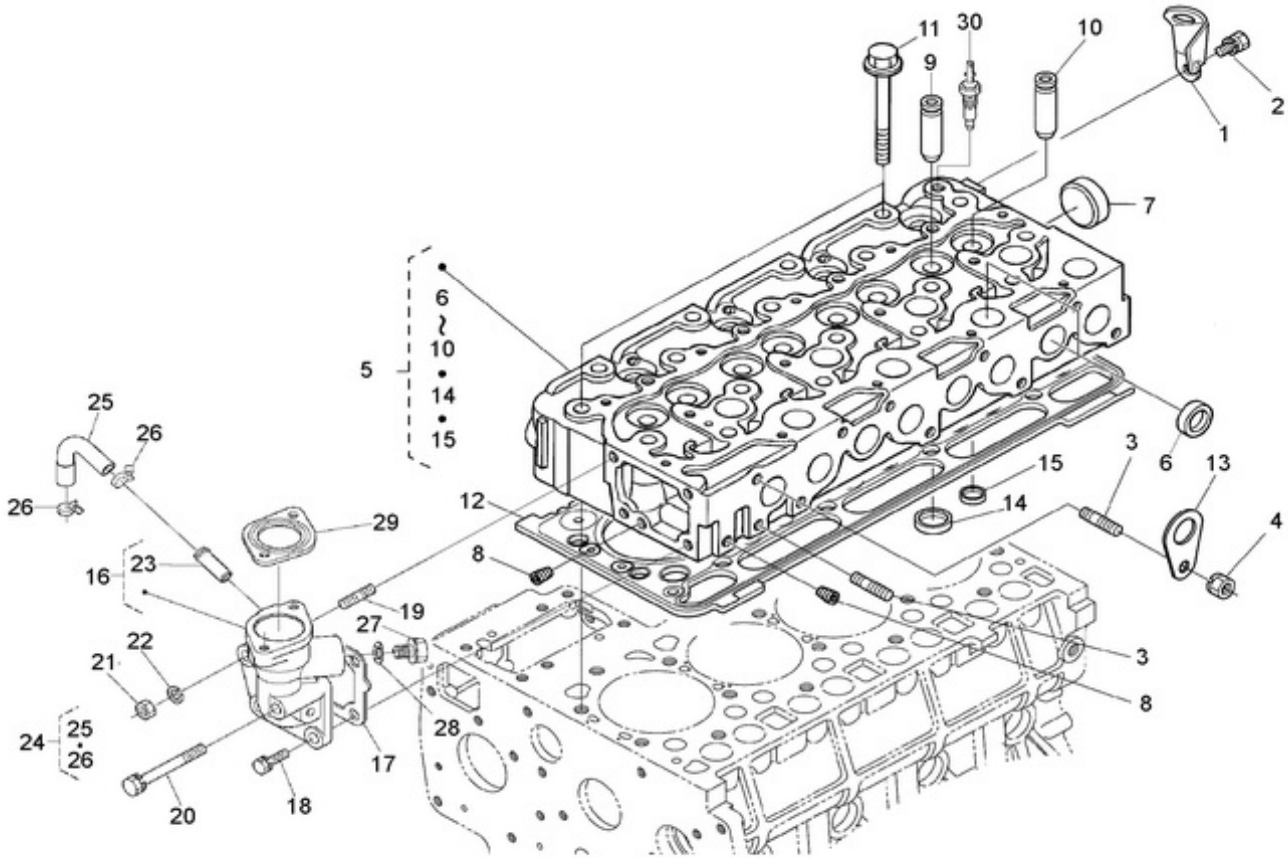

N4.65 STANDARD ENGINE / CYLINDER HEAD

Part number	Item	Désignation article	Quantity
970307296	1	HOOK,ENGINE	1
970301935	3	STUD	2
970301937	6	CAP,FREEZE	12
970301938	7	CAP,FREEZE	1
970140908	8	PLUG, CYL.HEAD 2.40	2
970301939	9	GUIDE,VALVE INTAKE 4.190	4
970301940	10	GUIDE,VALVE EXHAUST	4
970307298	11	BOLT,CYLINDER HEAD	18
970315065	12	GASKET,CYLINDER HEAD 1,20	1
970315067	12	GASKET,CYLINDER HEAD 1,30	1
970315064	12	GASKET,CYLINDER HEAD 1,15	1
970315066	12	GASKET,CYLINDER HEAD 1,25	1
970315068	12	GASKET,CYLINDER HEAD 1,35	1
970490901	13	HOOK,ENGINE 2.60-3.90-4.110	1
970313182	14	VALVE SEAT	4
970313183	15	VALVE SEAT	4
970312990	16	COMP.FLANGE,WATER	1
970302124	17	GASKET,WATER FLANGE	1
970312988	18	BOLT	2
970312986	19	STUD	1
970312989	20	BOLT	1
970490903	21	NUT,M 8	1
970490904	22	WASHER,SPRING D 8	1
970307535	23	HOSE	1
970312991	25	HOSE,WATER RETURN	1
970302121	26	CLAMP,HOSE	2
970307896	27	PLUG	1
970312987	28	WASHER,WITH RUBBER	1
970301730	29	GASKET,FLANGE	1
970304054	30	TEMPERATURE SWITCH 1/8 1P 97	1