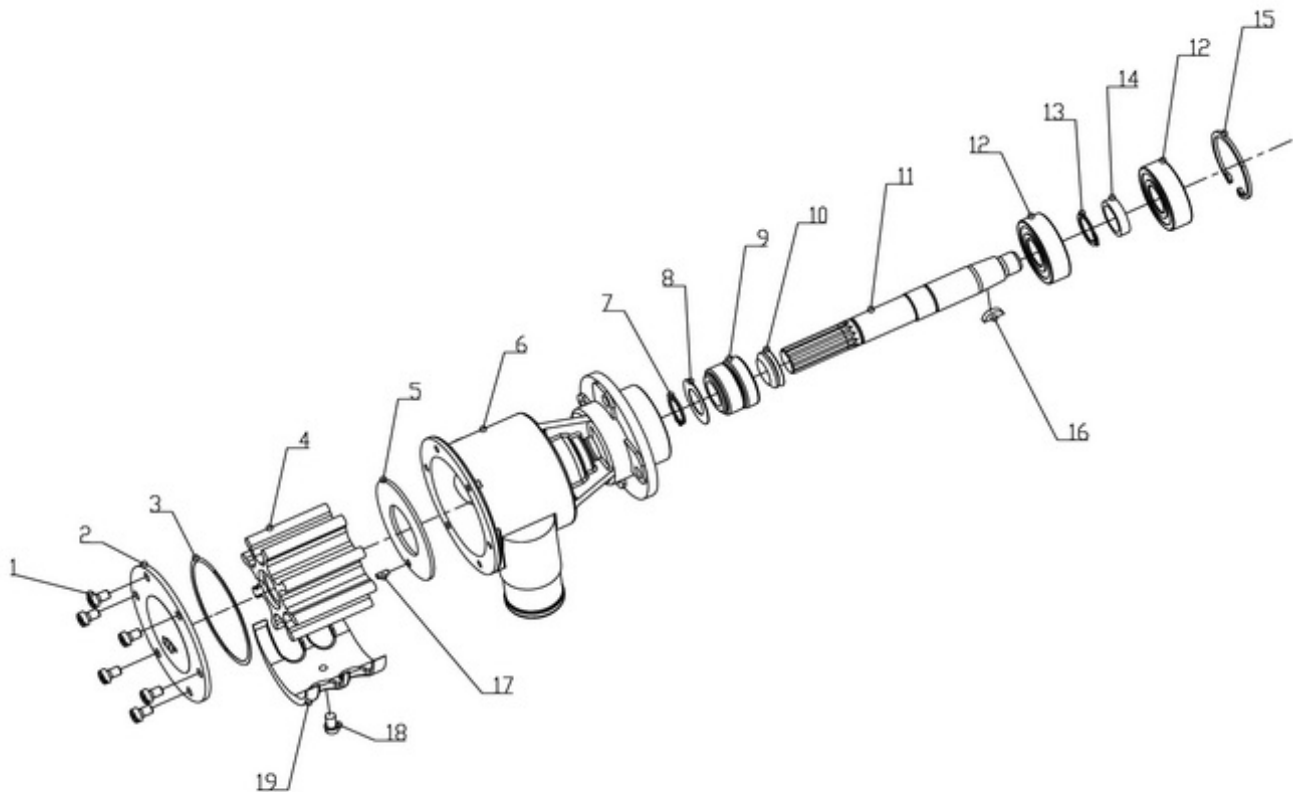

N4.65 STANDARD ENGINE / SEA WATER PUMP - DETAILS

Part number	Item	Désignation article	Quantity
970312429	1	SCREW	6
970313122	2	COVER	1
970614616	3	GASKET,F7B	1
970544310	4	IMPELLER,WATER PUMP F 7B-803	1
970313125	5	SPACER	1
970313127	7	CIRCLIPS	1
970313128	8	WASHER,WATER PUMP	1
970313129	9	GASKET	1
970313130	10	LIP SEAL	1
970313131	11	WATER PUMP SHAFT	1
970614617	12	BEARING,CASE	2
970614627	13	RING,RETAINING	1
970313134	14	SPACER	1
970614627	15	RING,RETAINING	1
970310558	16	KEY	1
970303675	17	PIN,WATER PUMP F5B-9000	1
970304048	18	SCREW,CAM WATER PUMP	1
970313139	19	CAM,WATER PUMP	1
970316374	20	PUMP,WATER	1
970301804	21	REPAIR KIT	1