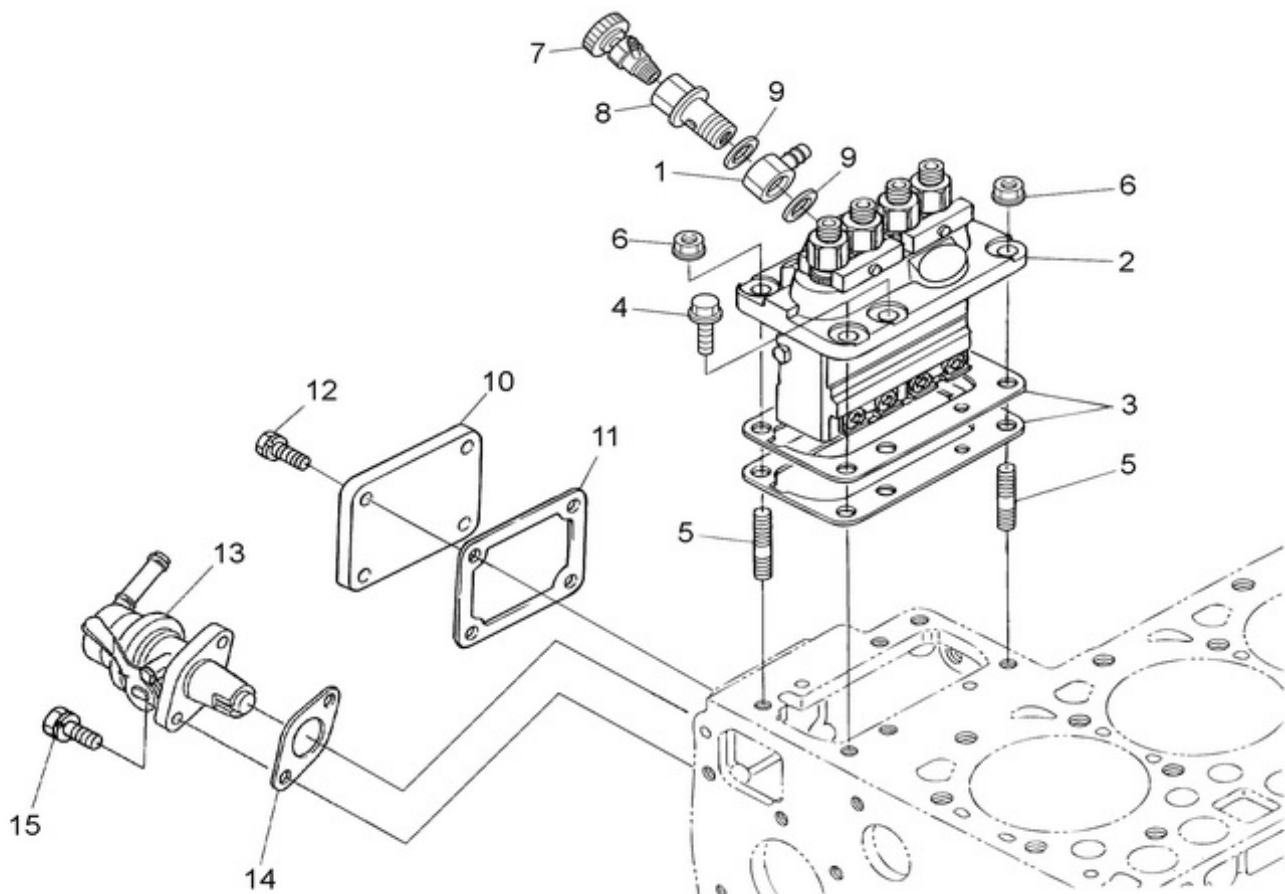

N4.65 STANDARD ENGINE / INJECTION AND FEED PUMP

Part number	Item	Désignation article	Quantity
911200277	1	JOINT,EYE	1
970316679	2	POMPE INJECTION	1
970302412	3	SHIM,INJECTION PUMP 0.45	1
970315081	3	SHIM,INJECTION PUMP 0,175mm	1
970302086	3	SHIM,INJECTION PUMP 4.190	1
970313052	3	SHIM,INJECTION PUMP	1
970313545	4	BOLT,FLANGE	4
970312986	5	STUD	2
970310780	6	NUT,FLANGE	2
970307368	7	ASSY COCK,JET START	1
970315352	8	JOINT,EYE	1
970315353	9	O RING	2
970313054	10	COVER,INJ.PUMP	1
970310448	11	GASKET,PUMP COVER NA	1
970491117	12	BOLT,M 6X 16	4
970307768	13	ASSY PUMP,FUEL	1
970313055	14	GASKET,FUEL PUMP	1
970491117	15	BOLT,M 6X 16	2