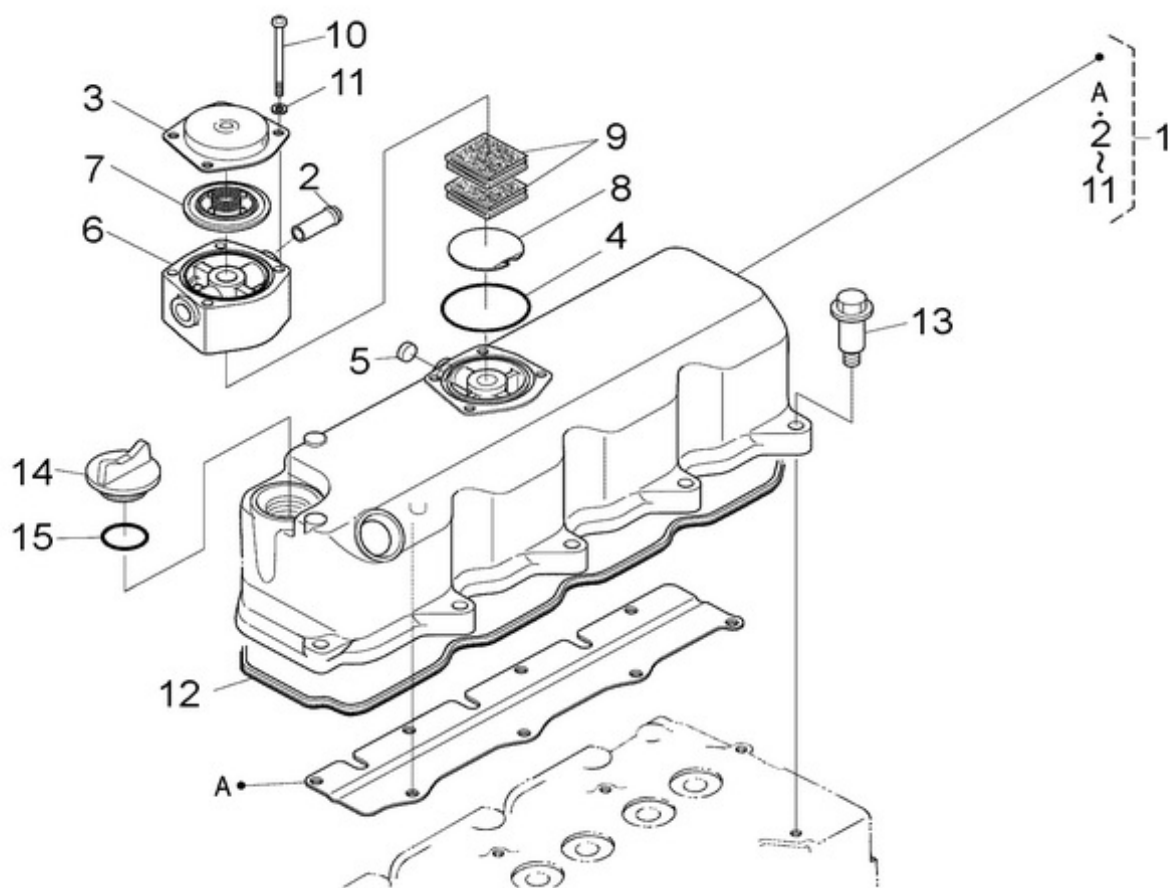

N4.65 STANDARD ENGINE / CYLINDER HEAD COVER

Part number	Item	Désignation article	Quantity
970307535	2	HOSE	1
970313451	3	COVER,BREATHER	1
970312973	4	O RING,BREATHER	1
970140102	5	CAP, FEEZE	1
970313503	7	COMP.VALVE,BREATHER	1
970310348	9	ELEMENT,BREATHER	2
970312974	12	GASKET,HEAD COVER	1
970312975	13	BOLT	10
970490510	14	CAP,FILLING OIL	1
970313560	15	O RING	1